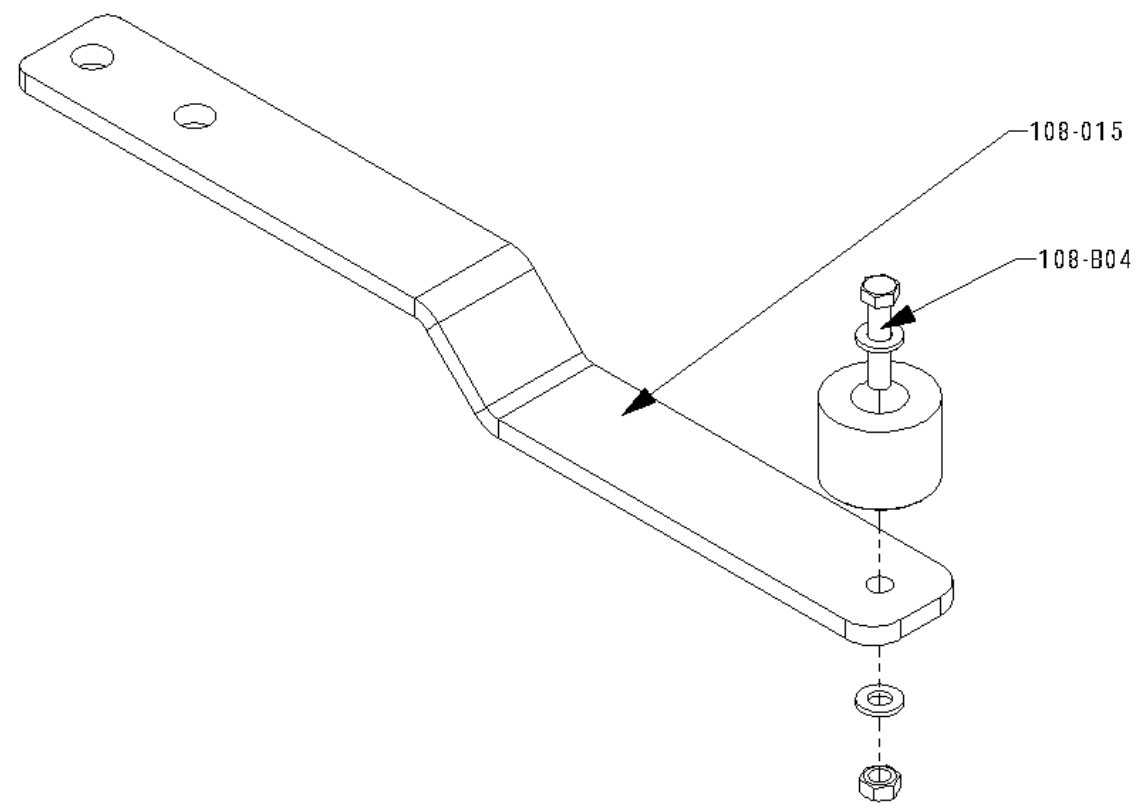

Screen er Model SLG 108VF
SLG 108 Screen Deck Mount Assembly
Page 002-A