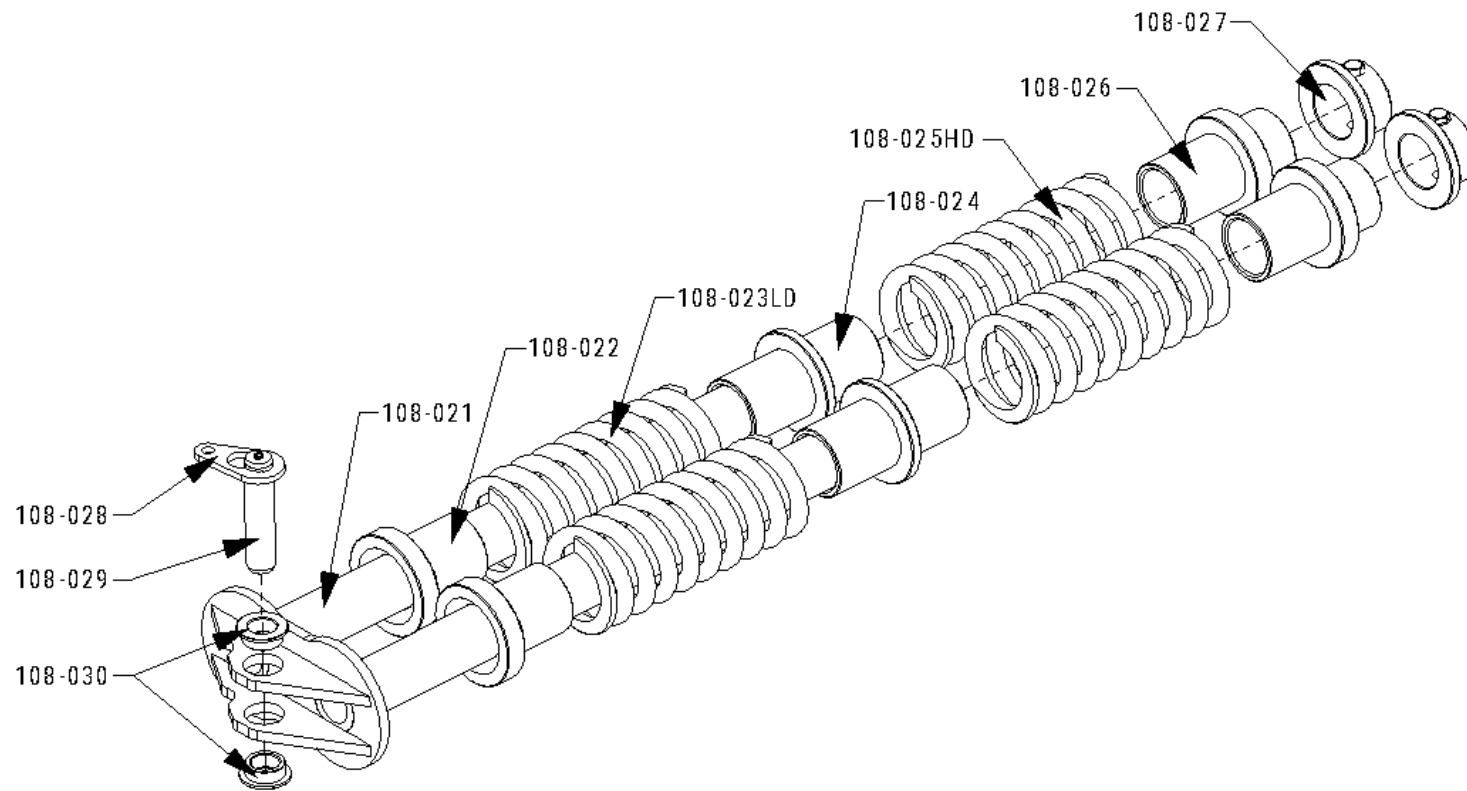

Screen er Model SLG 108VF
SLG 108 Coil Spring Assembly
Page 003