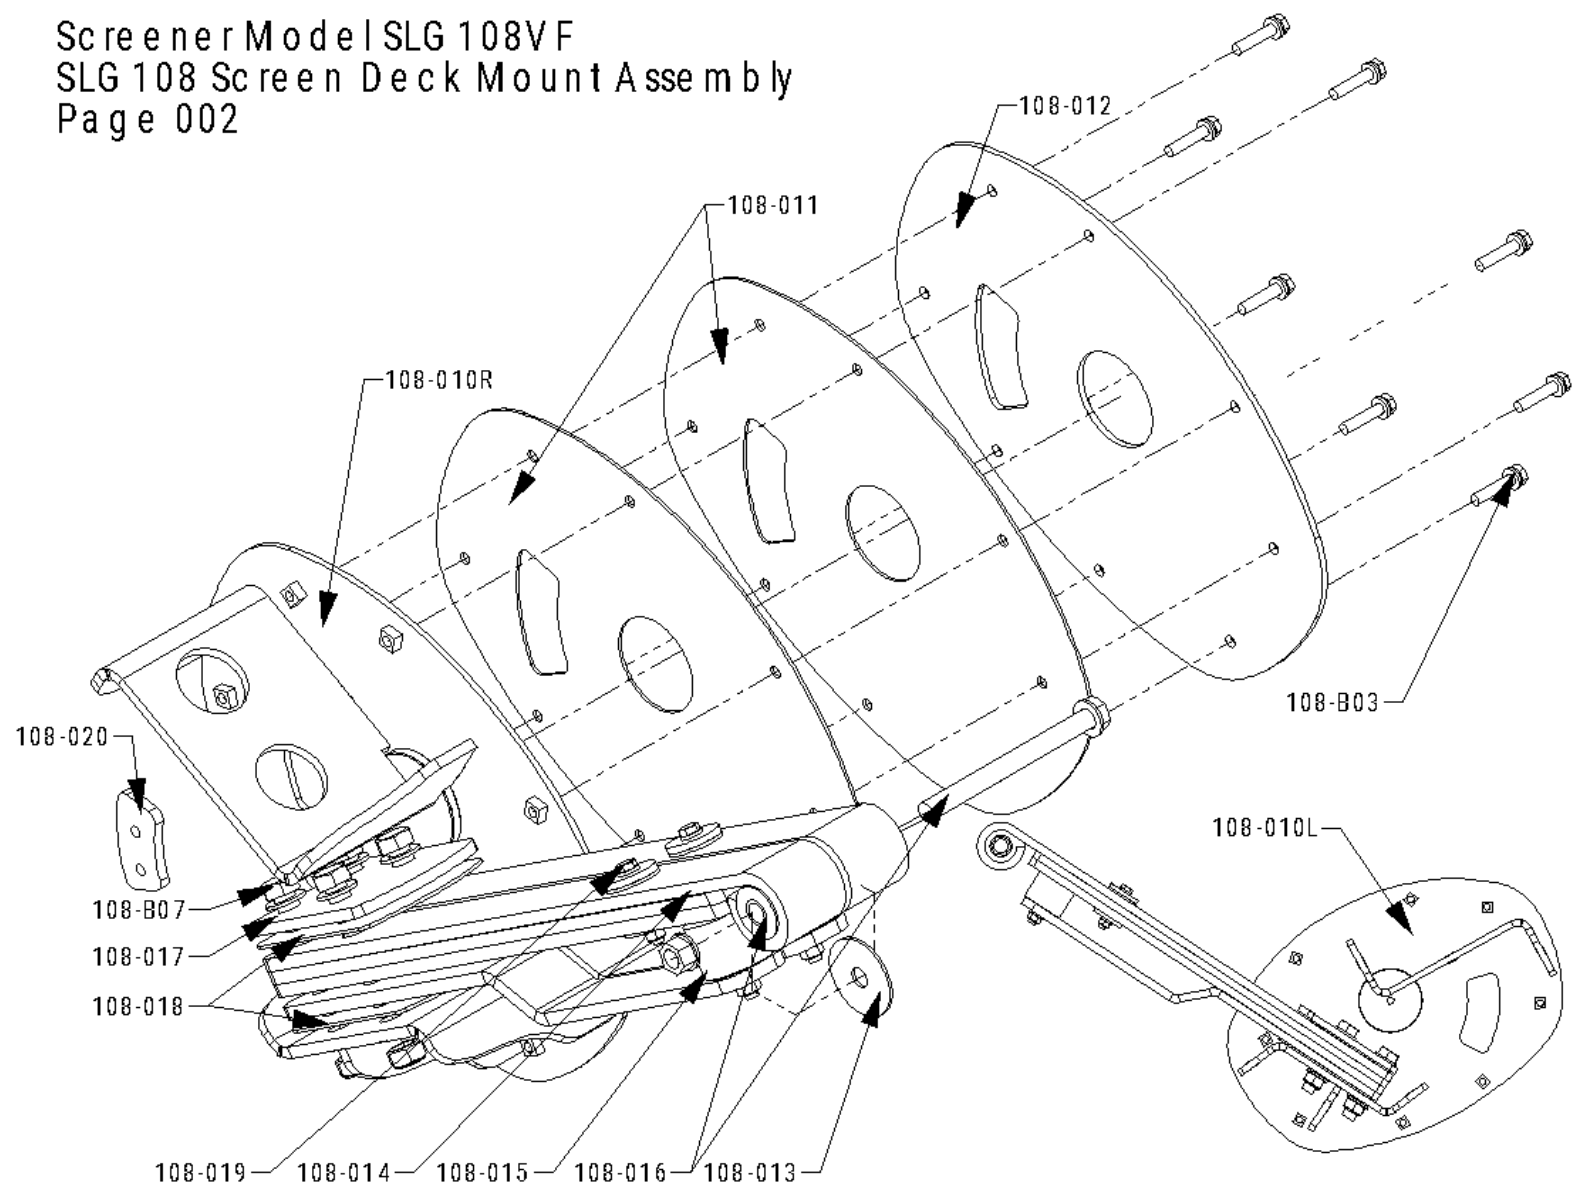

SLG 108 Screen Deck Mount Assembly

Page 002

Part Number	Part Description Name	kit/pieces	Quantity	Price	Notes
108-010R	RH Deck Suspension Mount	pieces	1	$ 268.00	
108-010L	LH Deck Suspension Mount	pieces	1	$ 268.00	
108-011	Deck Suspension Mount Outside UHMW Slipper Plate	pieces	2	$ 96.00	
108-012	Deck Suspension Mount Outside Steel Plate	pieces	2	$ 78.00	per piece price
108-013	Suspension Leaf Spring Pack UHMW Washer	pieces	2		included with bushing kit 108-016
108-014	Suspension Leaf Spring Pack	kit	4	$ 220.00	per spring pack
108-015	Suspension Z Spring with UHMW Bumper	kit	4	$ 98.00	Per a set (2 Z springs) Include UHMW bumper Drawing 002-A
108-016	Leaf Spring Rubber Bushing	kit/pieces	4	$ 96.00	set of 4 bushings (also include part 108-113 (2pcs) Drawing 002-B
108-017	Spring Mount Upper Plate	pieces	2	$ 98.00	1plate (includes 4pcs 108-018 / 4 pcs 108-B07) Drawing 002-D
108-018	Spring Mount UHMW Slippers	pieces	4		2 pcs (Included in 108-017)
108-019	Suspension Leaf Spring Pack Center Bolt Assembly	kit	4	$ 98.00	comes in a set of 4 Drawing 002-C
108-020	Spring Mount Stop	kit/pieces	4	$ 48.00	comes in quantity of 4
108-B03	M10X50 (1Pcs Bolt/1Pcs Flat Washer/1Pcs Lock Washer)	kit	16	$ 16.00	
108-B04	M12X55 (1Pcs Bolt/2Pcs Flat Washer/1Pcs Lock Nut)	kit	4		
108-B05	M18X200 (1Pcs Bolt/2Pcs Flat Washer/1Pcs Lock Nut)	kit	2		
108-B06	M10X70 (1Pcs Bolt/2Pcs Flat Washer/1Pcs Lock Nut)	kit	4		
108-B07	M20X110 (1Pcs Bolt/2Pcs Flat Washer/1Pcs Lock Nut)	kit	8		

Screening Model SLG 108VF
SLG 108 Screen Deck Mount Assembly
Page 002