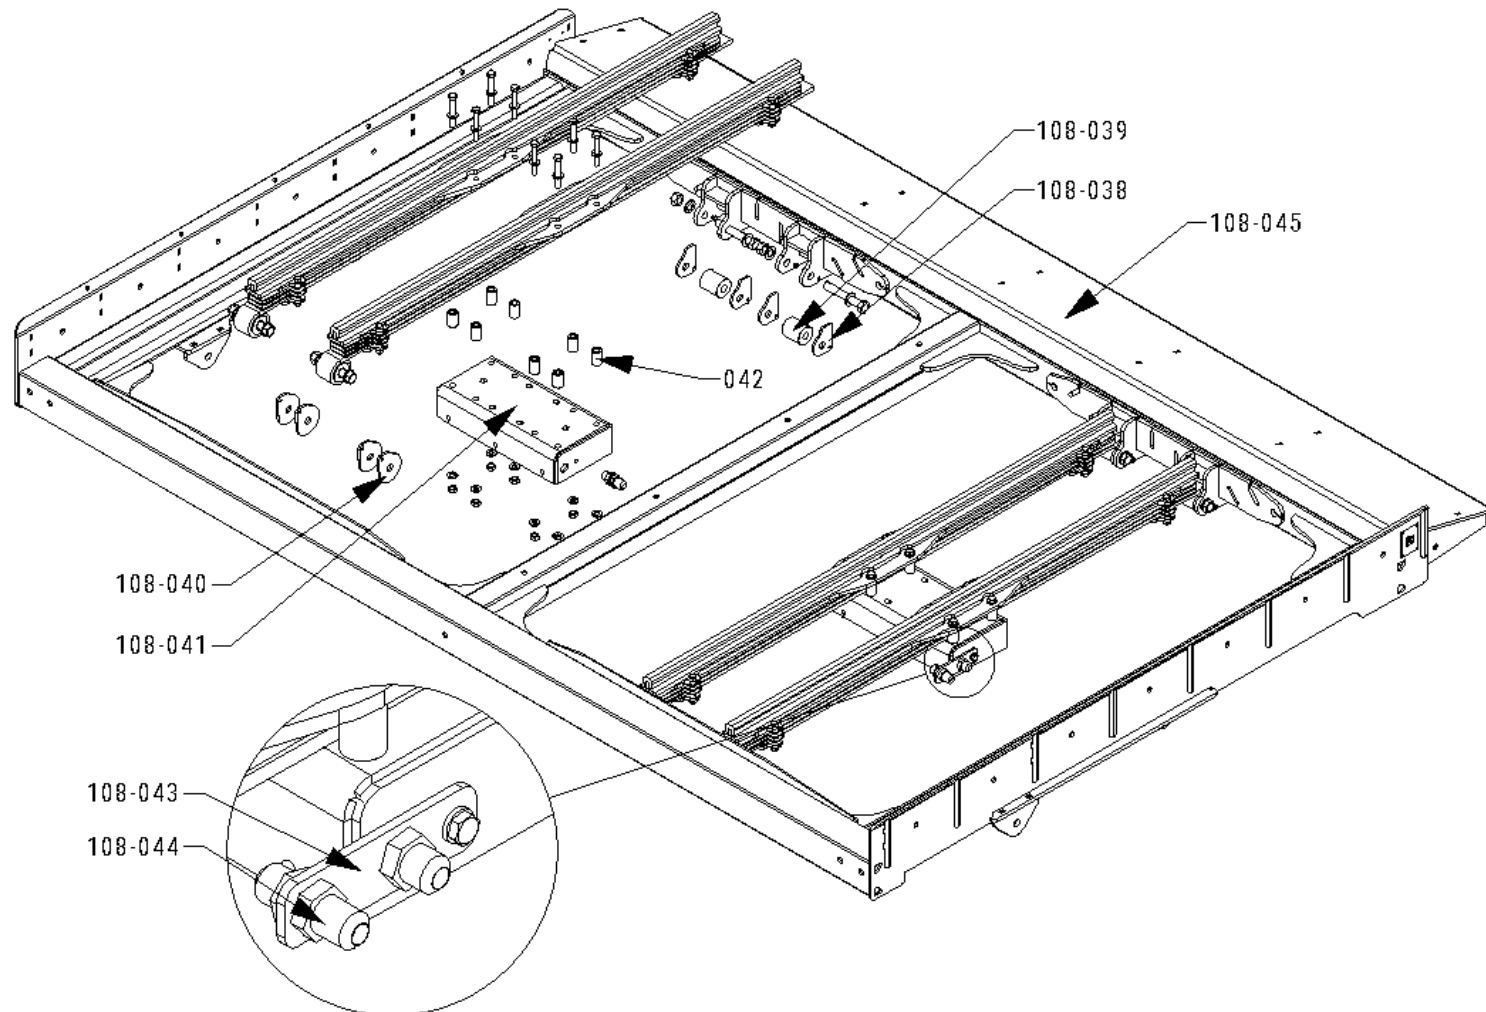

SLG 108 Screen Deck Assembly

Page 005

Part Number	Part Description Name	kit/pieces	Quantity	Prices	Notes
108-038	Upper UHMW Vibratory Spring Slippers	kit/pieces	8		included in part # 108-039 Drawing # 005-A
108-039	UHMW Spring Rollers	kit/pieces	4	$ 128.00	Quantity of 4 Drawing Number 005-A
108-040	Lower UHMW Vibratory Spring Slippers	kit/pieces	4		included in part # 108-039 Drawing # 005-A
108-041	Vibratory Motor Box	pieces	2	$ 165.00	Box per 1 piece (4 bushings / 4 bolts Drawing # 005-B
108-042	Vibratory Box Mounting Spacers	pieces	4		included in part # 108-041
108-043	Electrical Bulkhead Fitting Mount	pieces	1	$ 20.00	
108-044	Electrical Bulkhead Fitting	kit/pieces	5	$ 45.00	5 pcs to kit
108-045	Screen Deck Frame	pieces	1	$ 2,700.00	
108-B12	M6X25 (1Pcs Bolt/2Pcs Flat Washer/1Pcs Lock Nut)	kit	16		
108-B13	M12X80 (1Pcs Bolt/2Pcs Flat Washer/1Pcs Lock Nut)	kit	16		

Screen Model SLG 108VF
SLG 108 Screen Deck Assembly
Page 005