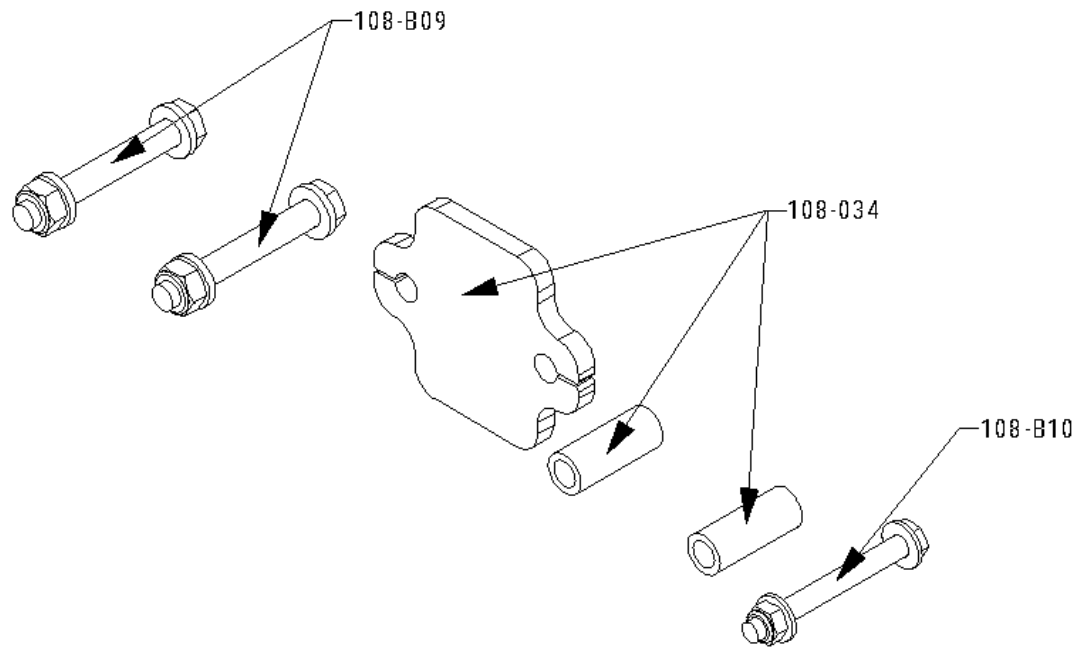

Screen er Model SLG 108VF
SLG 108 Vibratory Spring Pack
Page 004-B