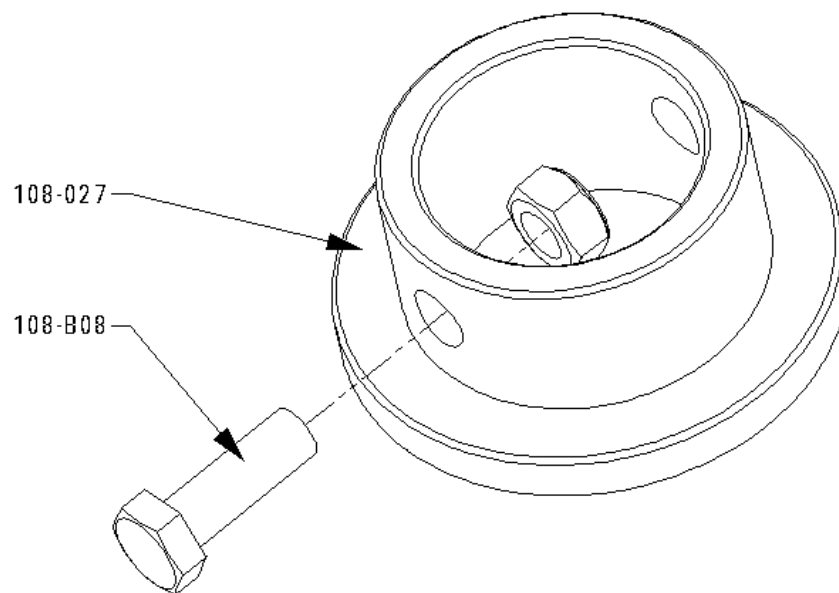

Screen er Model SLG 108VF
SLG 108 Coil Spring Assembly
Page 003-A