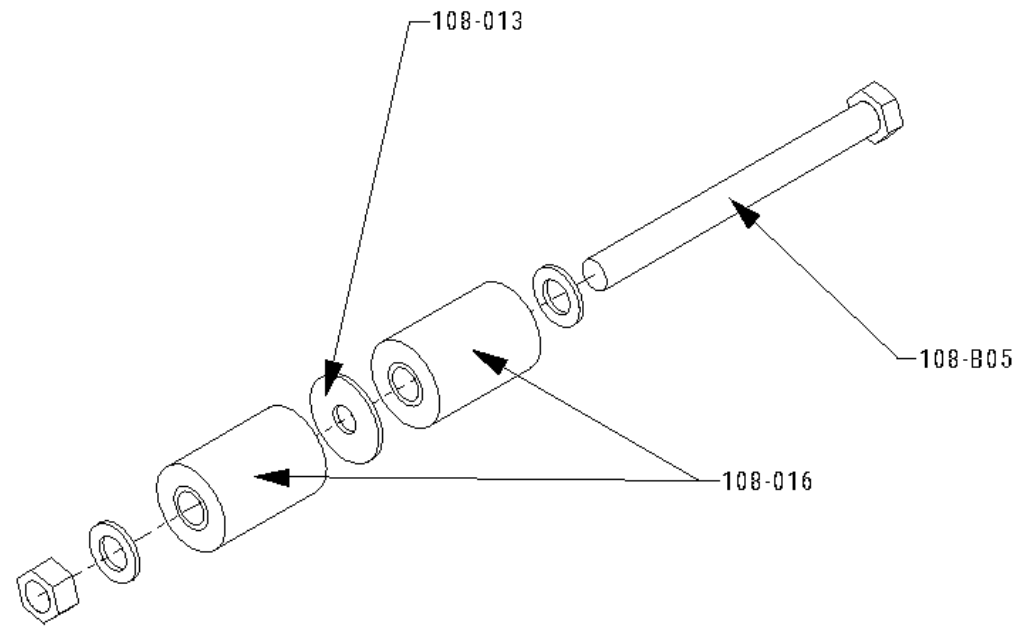

Screen er Model SLG 108VF
SLG 108 Screen Deck Mount Assembly
Page 002-B