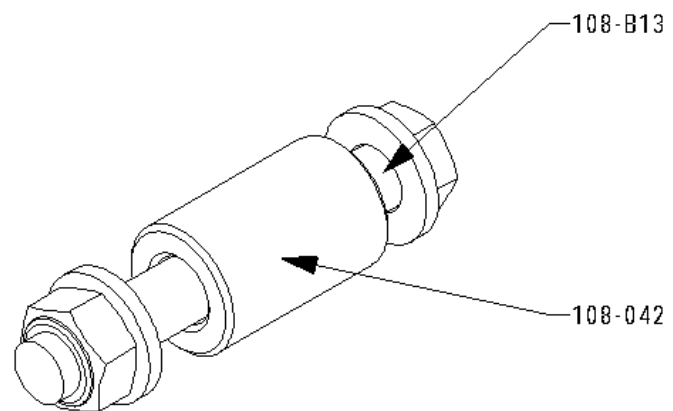

# SLG 108 Screen Deck Assembly

Page 006

Part Number	Part Description Name	kit/pieces	Quantity	Prices	Notes
108-046	3/4 x 4 Screen Mesh	pieces	2	\$ 675.00	quantity of 2 mesh for 1 set
108-047	Screen Mesh Side Clamp	kit/pieces	1	\$ 345.00	Comes with 2 side clamps and 1 center clamp Drawing # 006-D
108-048	Screen Deck Rubber Side Skirt	kit/pieces	2	\$ 98.00	
108-049	Screen Deck Rubber Side Skirt Back Up Strip	kit/pieces	2	\$ 48.00	Drawing # 006-B
108-050	Screen Deck Rubber Bottom Skirt	pieces	1	\$ 256.00	Drawing # 006-C
108-051	Screen Deck Rubber Bottom Skirt Back Up Strip	pieces	2	\$ 68.00	quantity of 2 for 1 set Drawing # 006-C
108-052	Vibratory Motor	pieces	2	\$ 475.00	Per Motor Drawing # 006-A
108-053	Vibratory Motor Guard	pieces	2	\$ 76.00	Per Motor Guard Drawing # 006-E
108-B14	M12X55 (1Pcs Bolt/2Pcs Flat Washer/1Pcs Lock Nut)	kit	8		comes with 108-052
108-B15	M10X40 (1Pcs Bolt/2Pcs Flat Washer/1Pcs Lock Nut)	kit	10		
108-B16	M10X40 (1Pcs Bolt/2Pcs Flat Washer/1Pcs Lock Nut)	kit	10		
108-B17	M10X65 (1Pcs Bolt/2Pcs Big Flat Washer/1Pcs Lock Nut)	kit	14		Comes with 108-047
108-B18	M12X150 (1Pcs Bolt/2Pcs Flat Washer/1Pcs Lock Nut)	kit	4		Comes with 108-047
108-B19	M10X35 (1Pcs Bolt/1Pcs Flat Washer/1Pcs Lock Washer)	kit	12		comes with 108-053