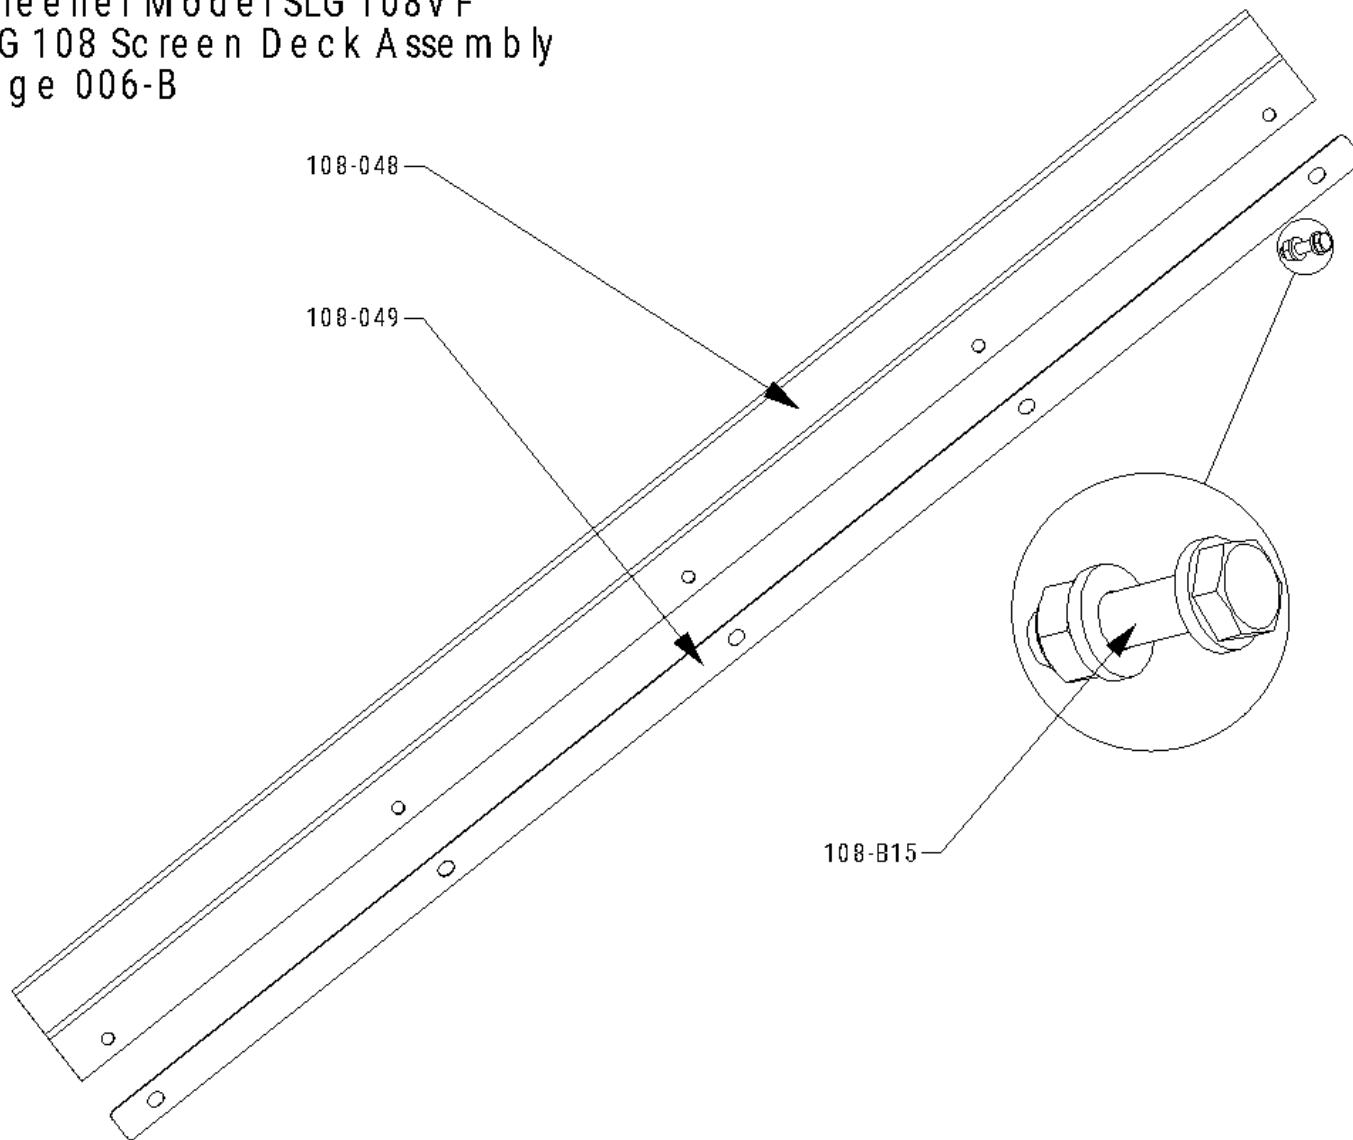

Screen er Model SLG 108VF
SLG 108 Screen Deck Assembly
Page 006-B