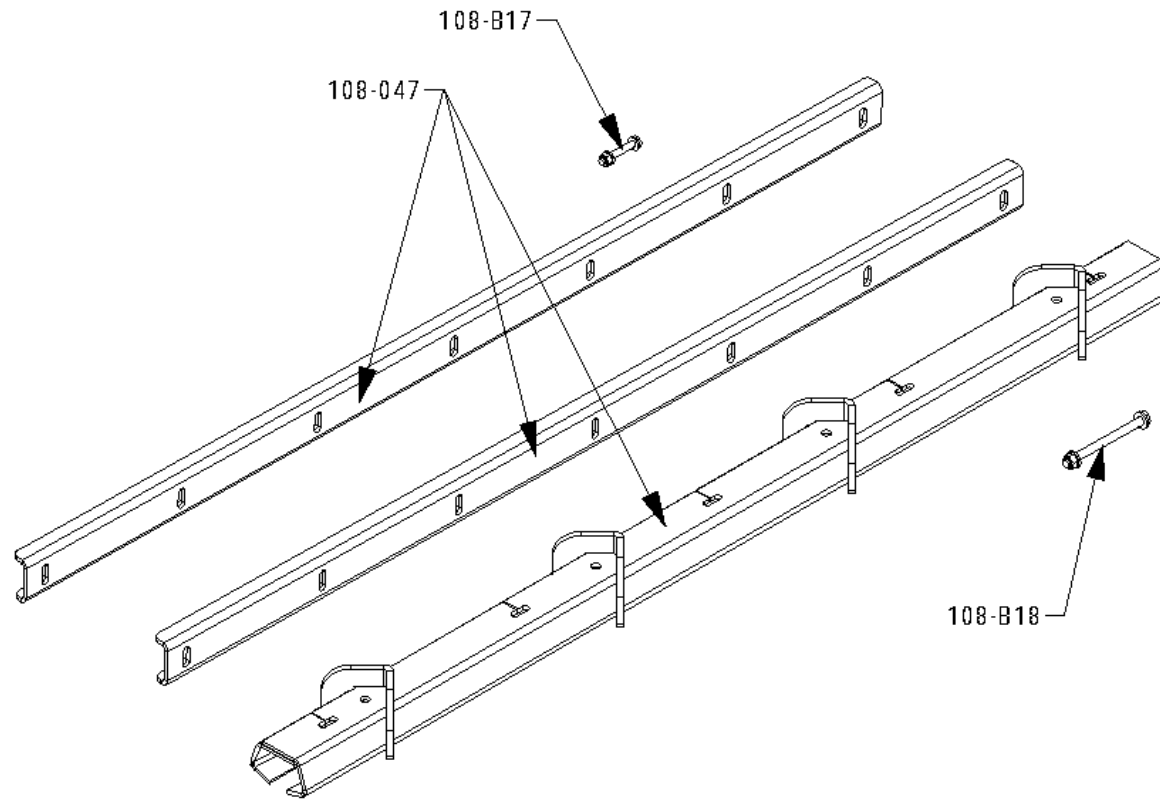

Screen er Model SLG 108VF
SLG 108 Screen Deck Assembly
Page 006-D