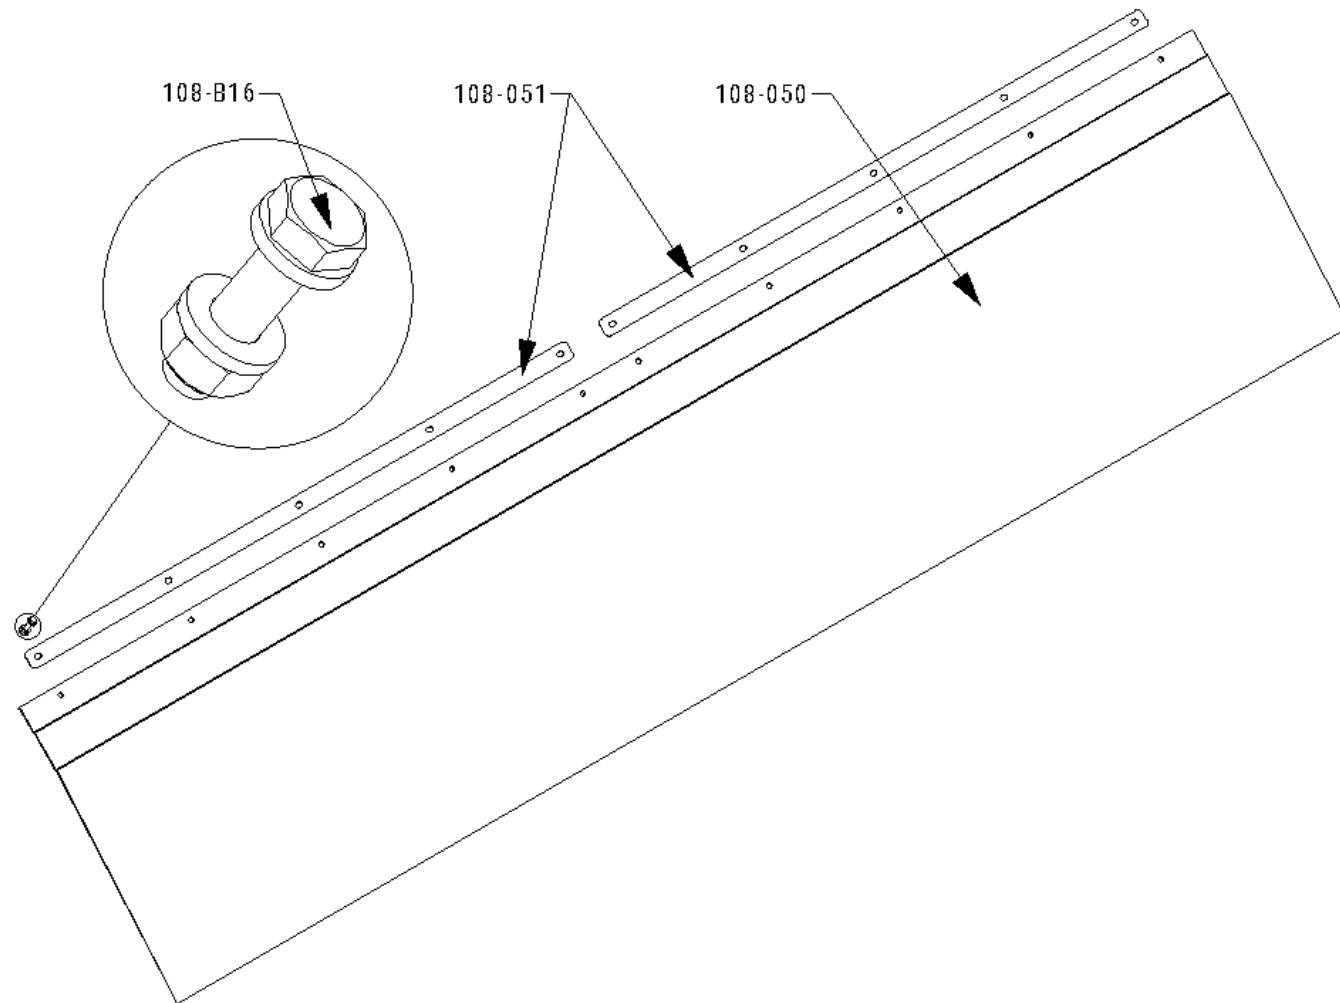

Screen Model SLG 108VF
SLG 108 Screen Deck Assembly
Page 006-C