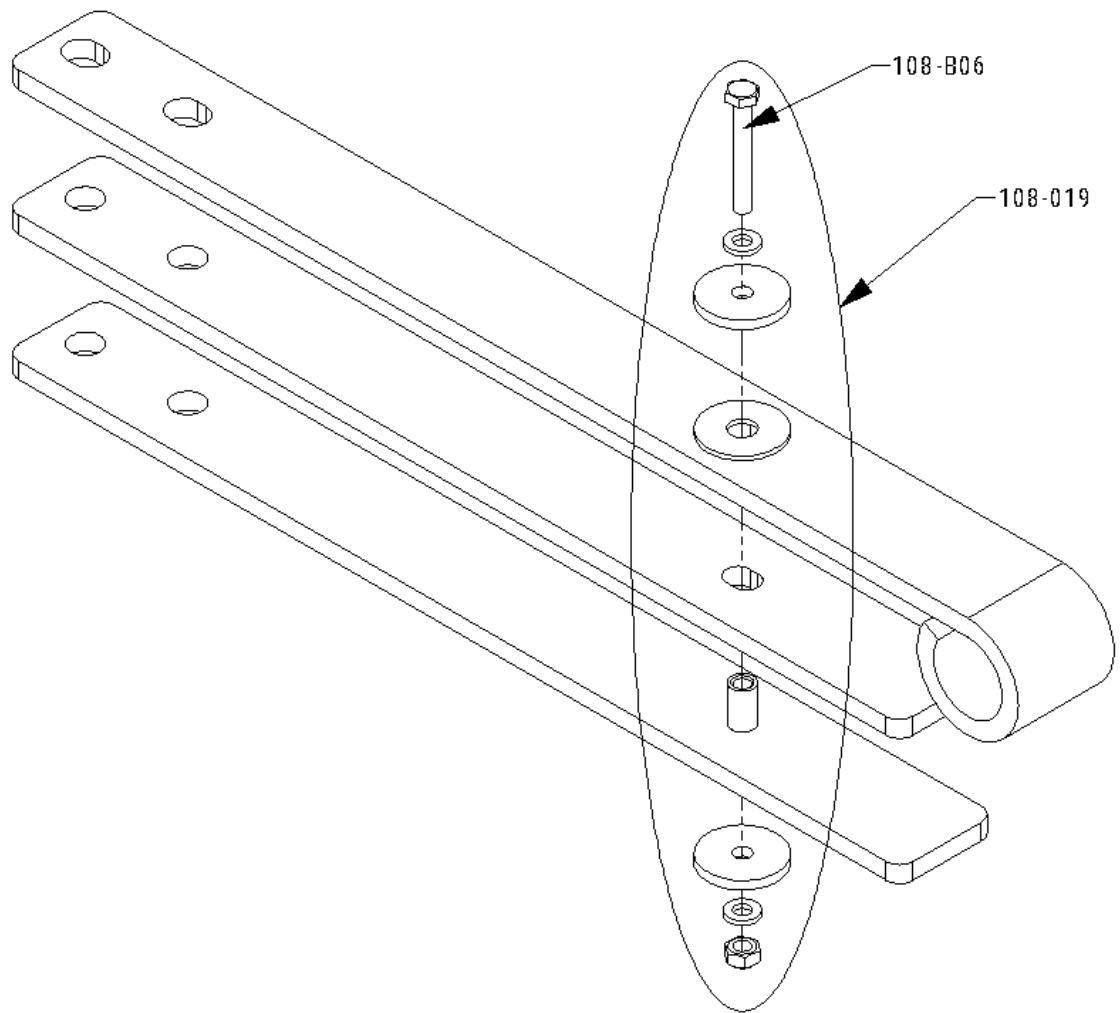

Screen er Model SLG 108VF
SLG 108 Screen Deck Mount Assembly
Page 002-C