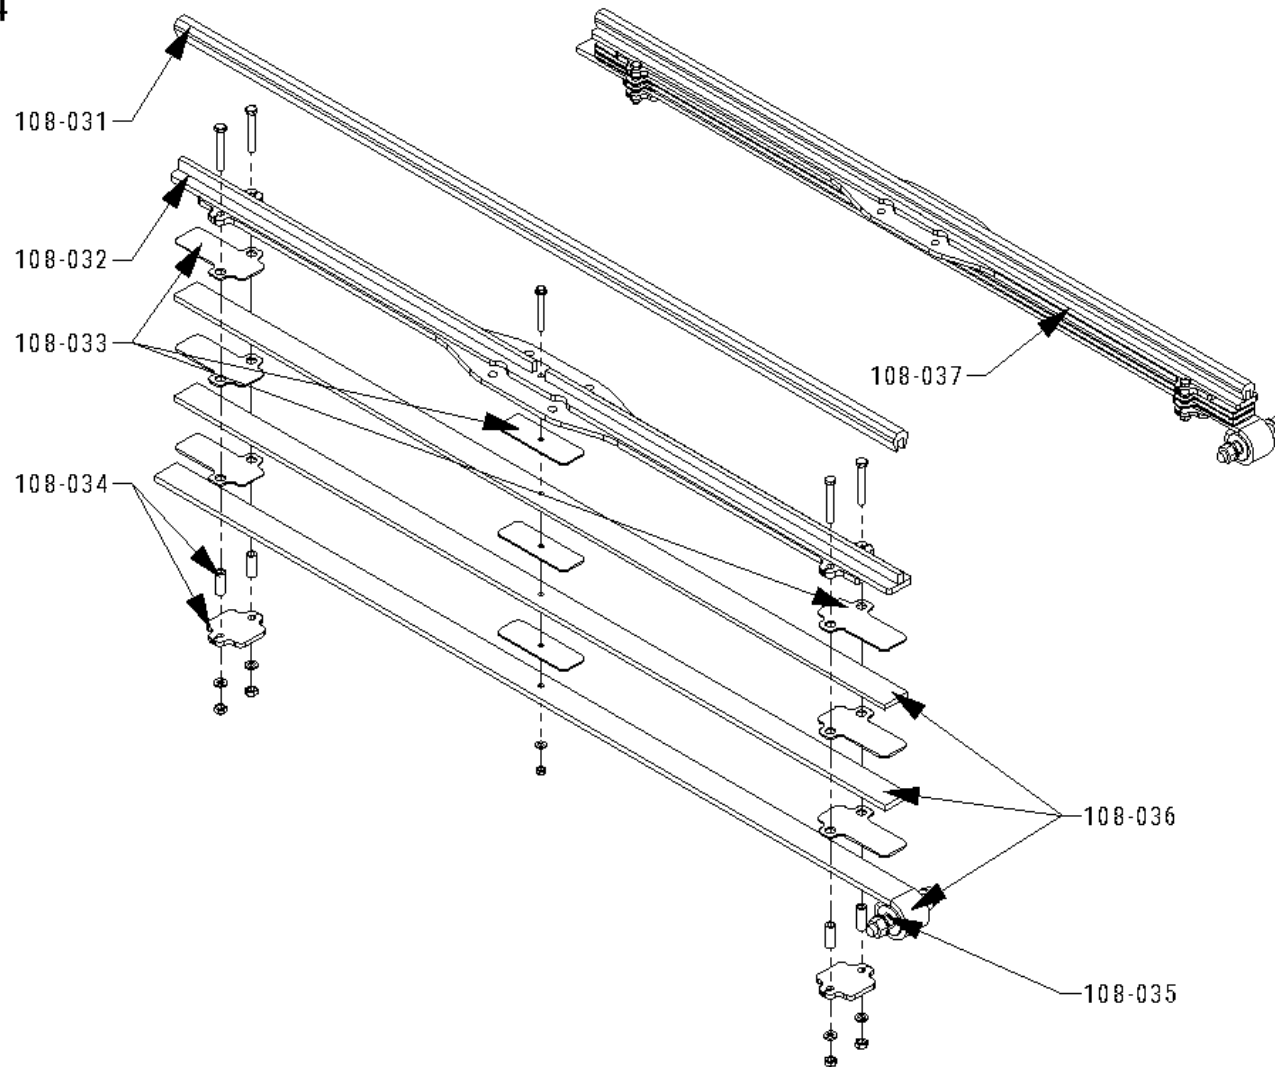

SLG 108 Vibratory Spring Pack

Page 004

Part Number	Part Description Name	kit/pieces	Quantity	Price	Notes
108-031	108 Crown Rubber	kit/pieces	4	$ 96.00	quantity of 4 pcs
108-032	Spring Pack Upper Plate	pieces	4	$ 190.00	per piece
108-033-1	UHMW Vibratory Leaf Spring Pack Slippers	kit/pieces	24	$ 118.00	Drawing # 004-A
108-033-2	UHMW Vibratory Leaf Spring Pack Slippers	kit/pieces	12		Comes in kit with Part # 108-033-1 Drawing # 004-A
108-034	Vibratory Spring Pack Lower Plates/ Bushings	kit/pieces	4	$ 104.00	Quantity of 4 pcs Drawing # 004-B
108-035	Spring Pack Bushing	kit/pieces	4	$ 96.00	Quantity of 4 Drawing # 004-C
108-036	Vibratory Leaf Spring Pack	pieces	3	$ 110.00	per 3 leaf spring pack
108-037	Vibratory Leaf Spring Pack Complete Assembly	kit	4	$ 345.00	one complete spring pack with crown rubber
108-B09	M10X75 (1Pcs Bolt/2Pcs Flat Washer/1Pcs Lock Nut)	kit	16	$ 20.00	
108-B10	M8X75 (1Pcs Bolt/2Pcs Flat Washer/1Pcs Lock Nut)	kit	4		
108-B11	M18X125 (1Pcs Bolt/2Pcs Flat Washer/1Pcs Lock Nut)	kit	8		

Screen Model SLG 108VF
SLG 108 Vibratory Spring Pack
Page 004