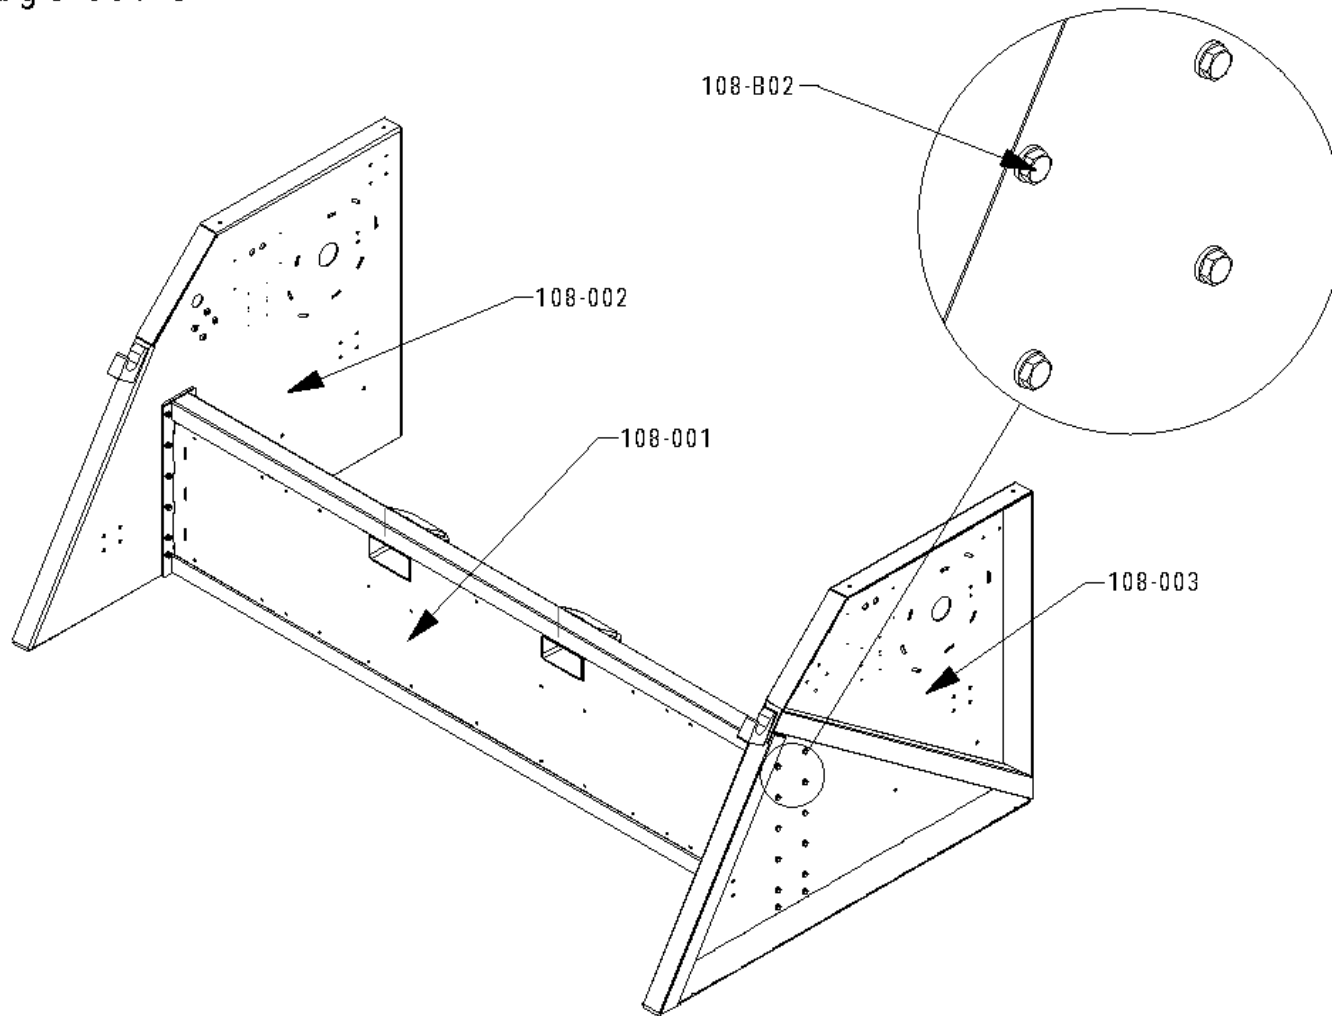

Screen er Model SLG 108VF
SLG 108 Screen Box Assembly
Page 001-C

SLG 108 Screen Deck Mount Assembly

Page 002

Part Number	Part Description Name	kit/pieces	Quantity	Price	Notes
108-010R	RH Deck Suspension Mount	pieces	1	$ 268.00	
108-010L	LH Deck Suspension Mount	pieces	1	$ 268.00	
108-011	Deck Suspension Mount Outside UHMW Slipper Plate	pieces	2	$ 96.00	
108-012	Deck Suspension Mount Outside Steel Plate	pieces	2	$ 78.00	per piece price
108-013	Suspension Leaf Spring Pack UHMW Washer	pieces	2		included with bushing kit 108-016
108-014	Suspension Leaf Spring Pack	kit	4	$ 220.00	per spring pack
108-015	Suspension Z Spring with UHMW Bumper	kit	4	$ 98.00	Per a set (2 Z springs) Include UHMW bumper Drawing 002-A
108-016	Leaf Spring Rubber Bushing	kit/pieces	4	$ 96.00	set of 4 bushings (also include part 108-113 (2pcs) Drawing 002-B
108-017	Spring Mount Upper Plate	pieces	2	$ 98.00	1plate (includes 4pcs 108-018 / 4 pcs 108-B07) Drawing 002-D
108-018	Spring Mount UHMW Slippers	pieces	4		2 pcs (Included in 108-017)
108-019	Suspension Leaf Spring Pack Center Bolt Assembly	kit	4	$ 98.00	comes in a set of 4 Drawing 002-C
108-020	Spring Mount Stop	kit/pieces	4	$ 48.00	comes in quantity of 4
108-B03	M10X50 (1Pcs Bolt/1Pcs Flat Washer/1Pcs Lock Washer)	kit	16	$ 16.00	
108-B04	M12X55 (1Pcs Bolt/2Pcs Flat Washer/1Pcs Lock Nut)	kit	4		
108-B05	M18X200 (1Pcs Bolt/2Pcs Flat Washer/1Pcs Lock Nut)	kit	2		
108-B06	M10X70 (1Pcs Bolt/2Pcs Flat Washer/1Pcs Lock Nut)	kit	4		
108-B07	M20X110 (1Pcs Bolt/2Pcs Flat Washer/1Pcs Lock Nut)	kit	8