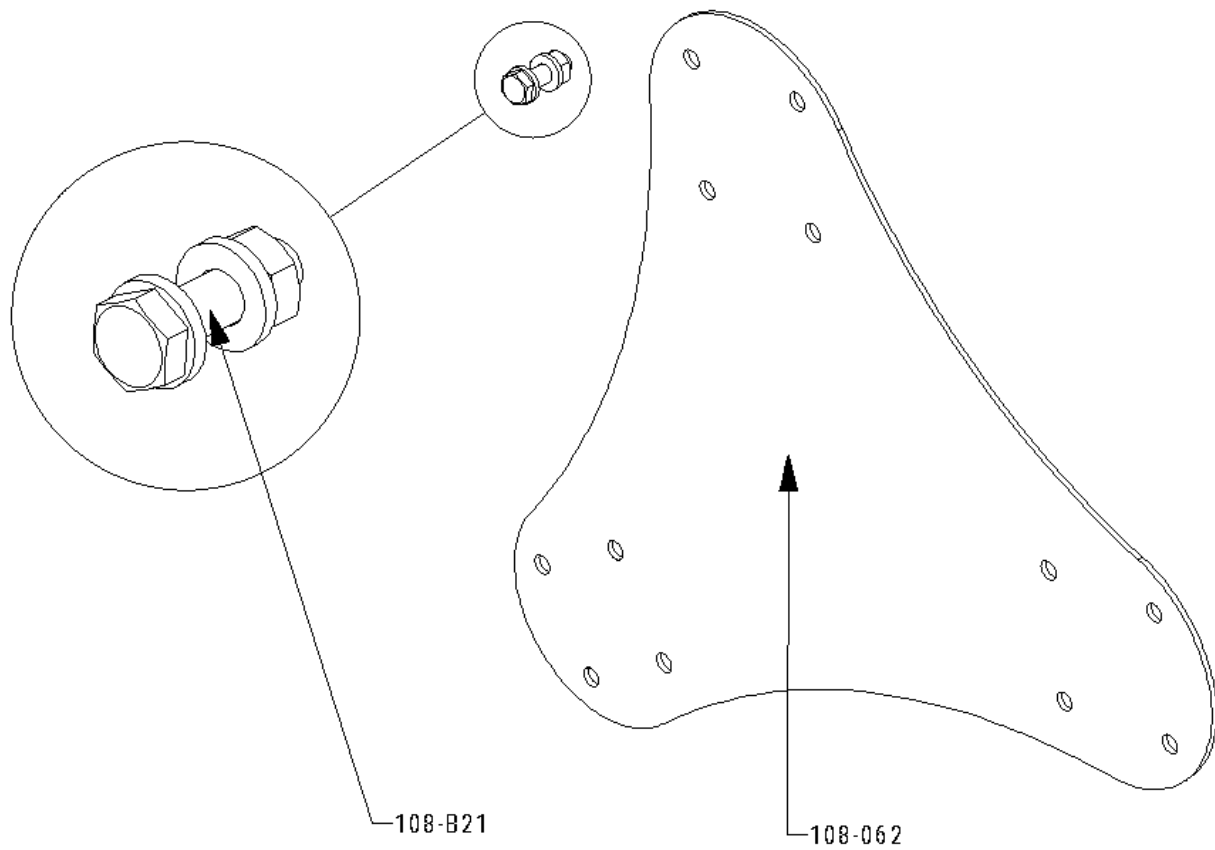

Screen er Model SLG 108VF
SLG 108 Feeder Assembly
Page 007-B