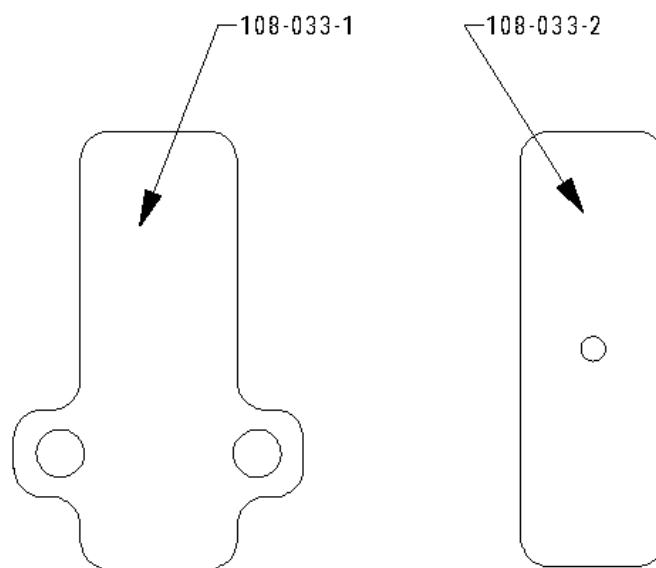

Screen er Model SLG 108VF
SLG 108 Vibratory Spring Pack
Page 004-A