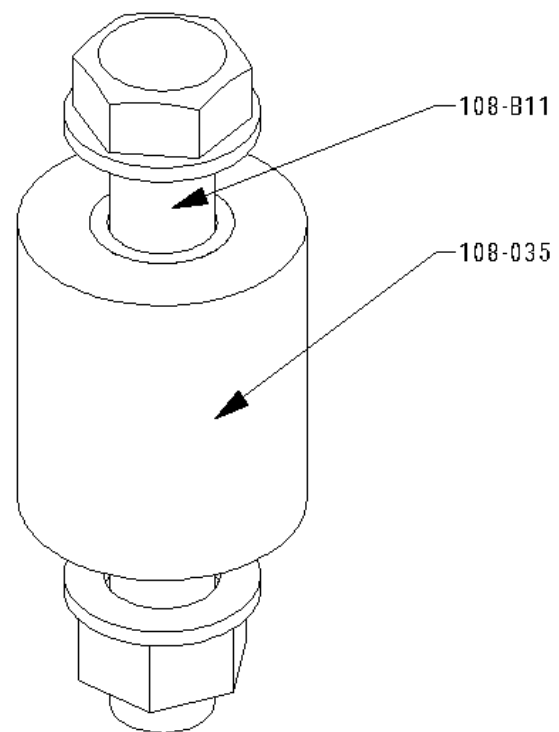

Screen er Model SLG 108VF
SLG 108 Vibratory Spring Pack
Page 004-C

SLG 108 Screen Deck Assembly

Page 005

Part Number	Part Description Name	kit/pieces	Quantity	Prices	Notes
108-038	Upper UHMW Vibratory Spring Slippers	kit/pieces	8		included in part # 108-039 Drawing # 005-A
108-039	UHMW Spring Rollers	kit/pieces	4	$ 128.00	Quantity of 4 Drawing Number 005-A
108-040	Lower UHMW Vibratory Spring Slippers	kit/pieces	4		included in part # 108-039 Drawing # 005-A
108-041	Vibratory Motor Box	pieces	2	$ 165.00	Box per 1 piece (4 bushings / 4 bolts Drawing # 005-B
108-042	Vibratory Box Mounting Spacers	pieces	4		included in part # 108-041
108-043	Electrical Bulkhead Fitting Mount	pieces	1	$ 20.00	
108-044	Electrical Bulkhead Fitting	kit/pieces	5	$ 45.00	5 pcs to kit
108-045	Screen Deck Frame	pieces	1	$ 2,700.00	
108-B12	M6X25 (1Pcs Bolt/2Pcs Flat Washer/1Pcs Lock Nut)	kit	16		
108-B13	M12X80 (1Pcs Bolt/2Pcs Flat Washer/1Pcs Lock Nut)	kit	16