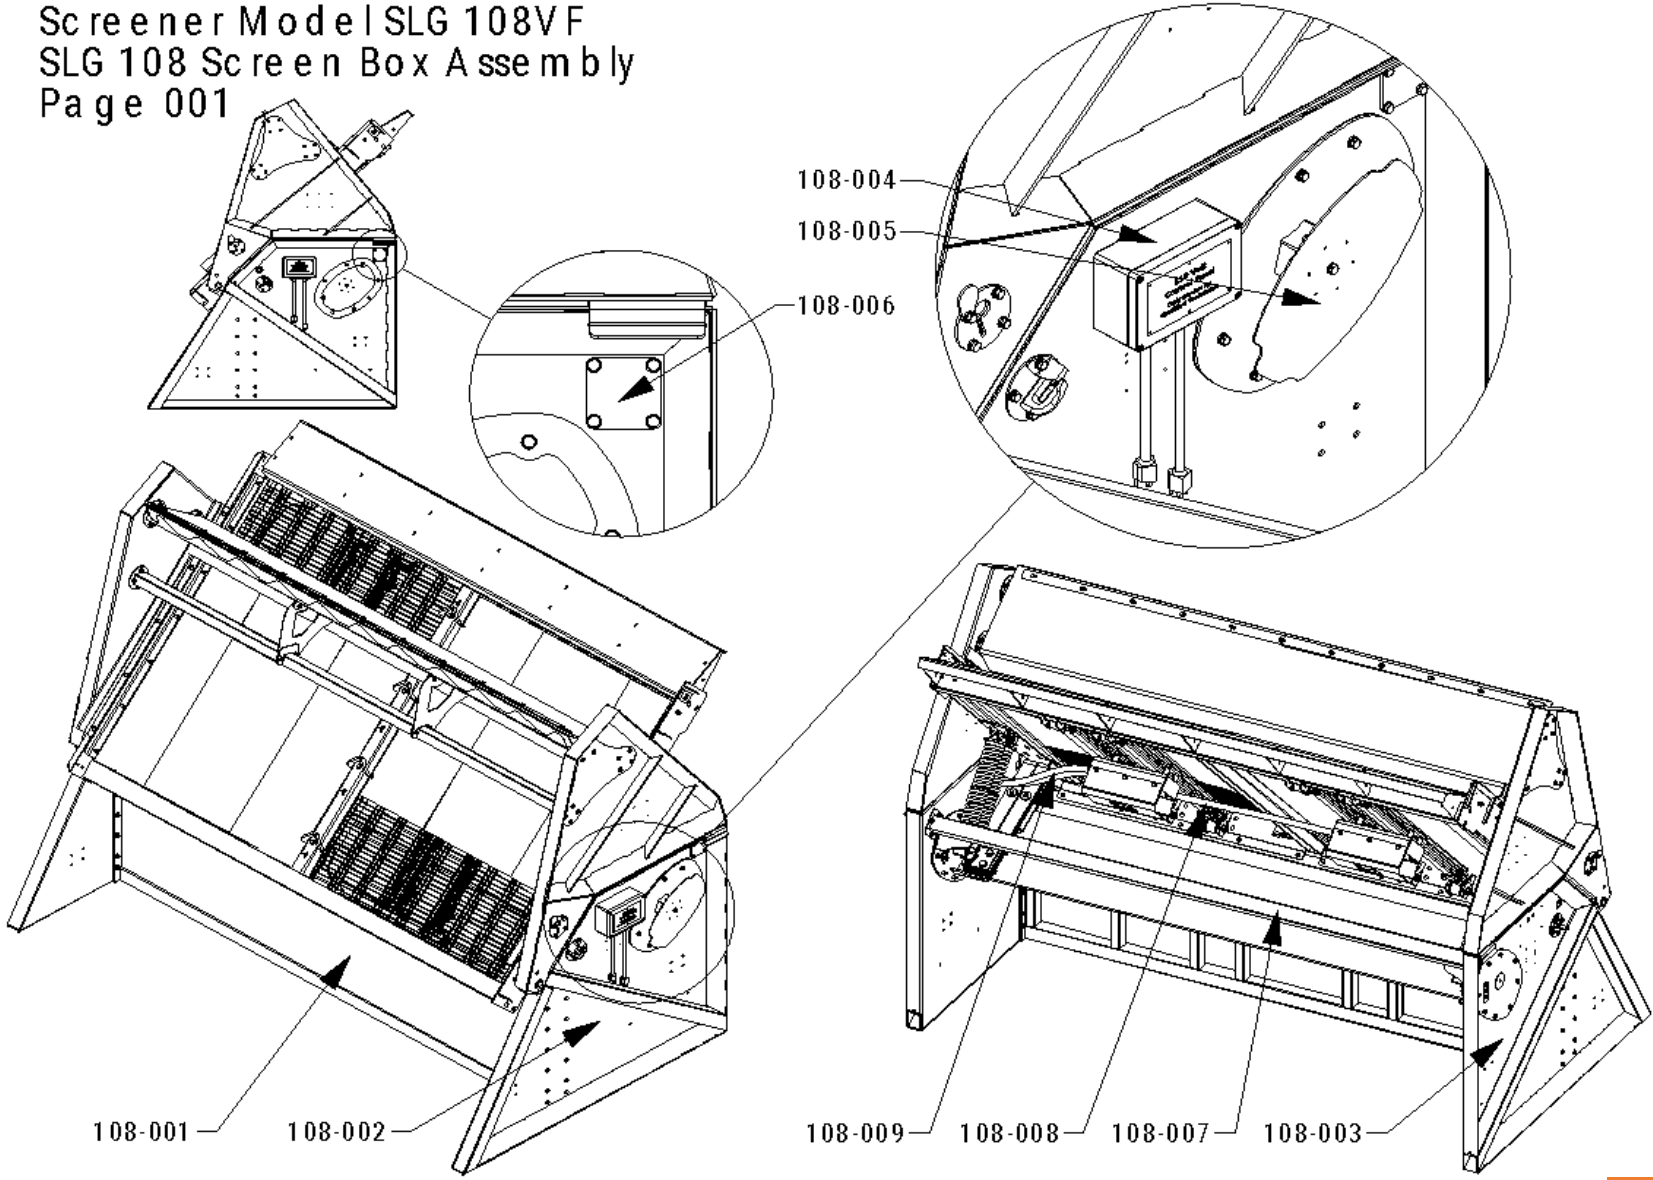

Screener Model | SLG 108VF  
 SLG 108 Screen Box Assembly  
 Page 001

# SCREENER MODEL SLG 108 VF

## SLG 108 Screen Box Assembly

Page 001

Part Number	Part Description Name	kit/pieces	Quantity	Price	Notes
108-001	Box Front	pieces	1	\$ 1,700.00	Drawing # 001-C
108-002	Righthand Box Side	pieces	1	\$ 1,300.00	Drawing # 001-C
108-003	Lefthand Box Side	pieces	1	\$ 1,300.00	Drawing # 001-C
108-004	Electrical Control Box (110 volt)	kit	1	\$ 335.00	
108-005	Electrical Cord Caddy	kit/pieces	1	\$ 155.00	
108-006	Box Cross Tube Outer Plate	pieces	2	\$ 28.00	Comes with 108-B01 Drawing # 001-A
108-007	Box Cross Tube	pieces	1	\$ 157.00	
108-008	Electrical Box to Motor Tube	pieces	1	\$ 49.00	Drawing # 001-B
108-009	Electrical Box to Motor Tubes (A)	pieces	2	\$ 106.00	Drawing # 001-B
108-B01	M10X35 (1Pcs Bolt/2Pcs Flat Washer/1Pcs Lock Nut)	kit	8	\$ 12.00	
108-B02	M10X40 (1Pcs Bolt/2Pcs Flat Washer/1Pcs Lock Nut)	kit	24	\$ 32.00	