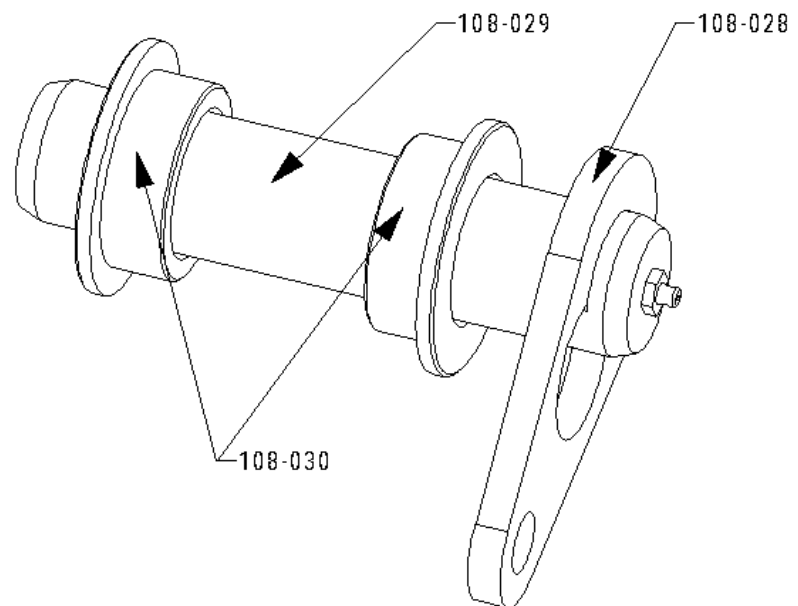

# SLG 108 Vibratory Spring Pack

Page 004

Part Number	Part Description Name	kit/pieces	Quantity	Price	Notes
108-031	108 Crown Rubber	kit/pieces	4	\$ 96.00	quantity of 4 pcs
108-032	Spring Pack Upper Plate	pieces	4	\$ 190.00	per piece
108-033-1	UHMW Vibratory Leaf Spring Pack Slippers	kit/pieces	24	\$ 118.00	Drawing # 004-A
108-033-2	UHMW Vibratory Leaf Spring Pack Slippers	kit/pieces	12		Comes in kit with Part # 108-033-1 Drawing # 004-A
108-034	Vibratory Spring Pack Lower Plates/ Bushings	kit/pieces	4	\$ 104.00	Quantity of 4 pcs Drawing # 004-B
108-035	Spring Pack Bushing	kit/pieces	4	\$ 96.00	Quantity of 4 Drawing # 004-C
108-036	Vibratory Leaf Spring Pack	pieces	3	\$ 110.00	per 3 leaf spring pack
108-037	Vibratory Leaf Spring Pack Complete Assembly	kit	4	\$ 345.00	one complete spring pack with crown rubber
108-B09	M10X75 (1Pcs Bolt/2Pcs Flat Washer/1Pcs Lock Nut)	kit	16	\$ 20.00	
108-B10	M8X75 (1Pcs Bolt/2Pcs Flat Washer/1Pcs Lock Nut)	kit	4		
108-B11	M18X125 (1Pcs Bolt/2Pcs Flat Washer/1Pcs Lock Nut)	kit	8		