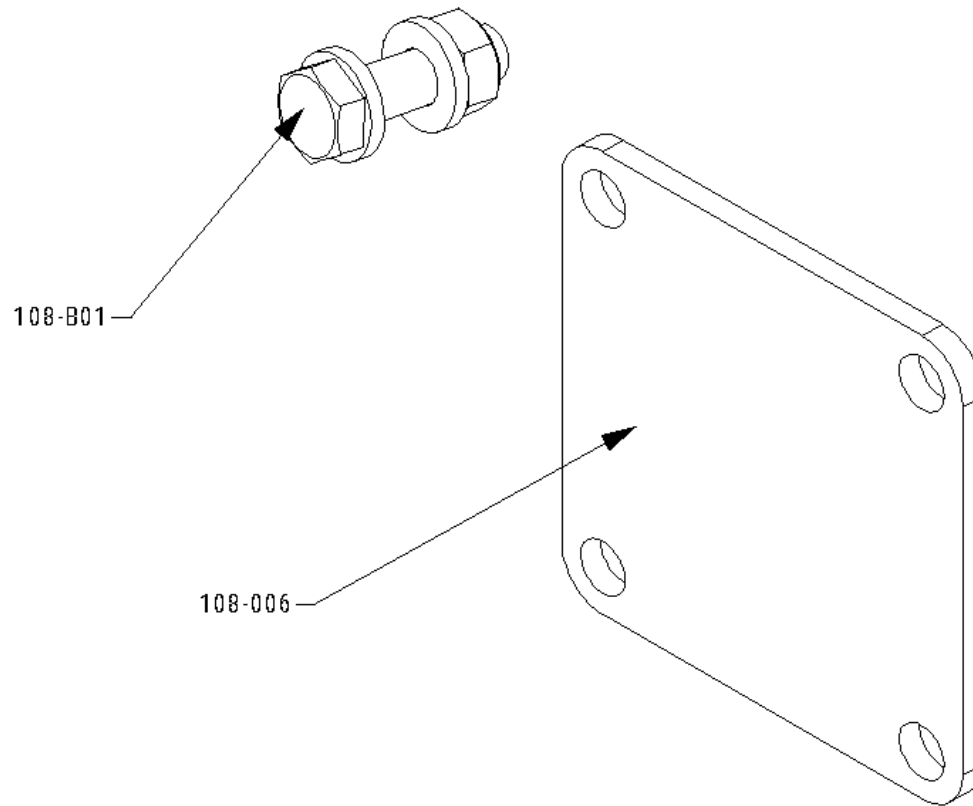

Screen er Model SLG 108VF
SLG 108 Screen Box Assembly
Page 001-A