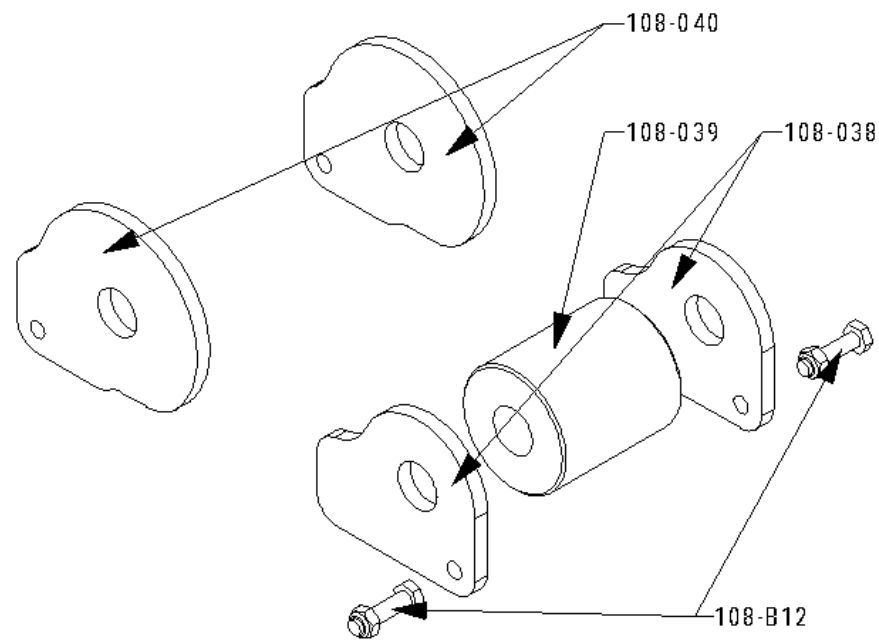

Screen er Model SLG 108VF
SLG 108 Screen Deck Assembly
Page 005-A