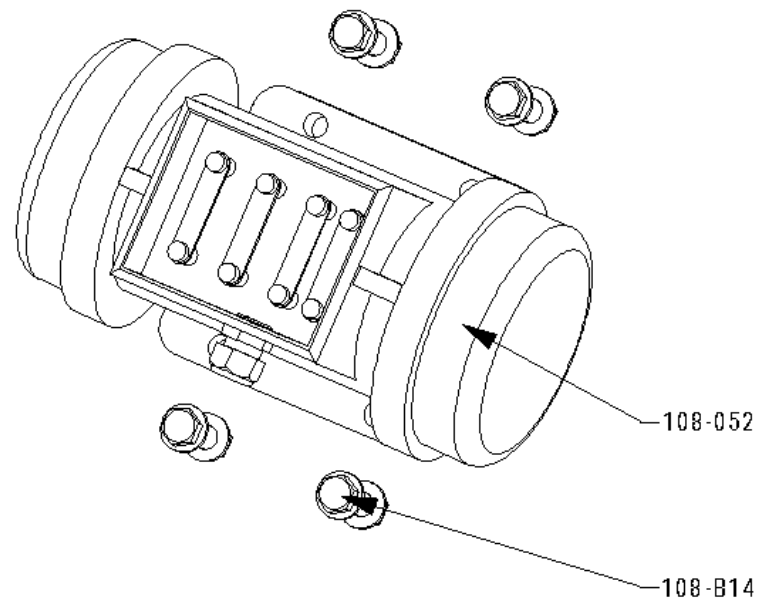

Screen er Model SLG 108VF
SLG 108 Screen Deck Assembly
Page 006-A