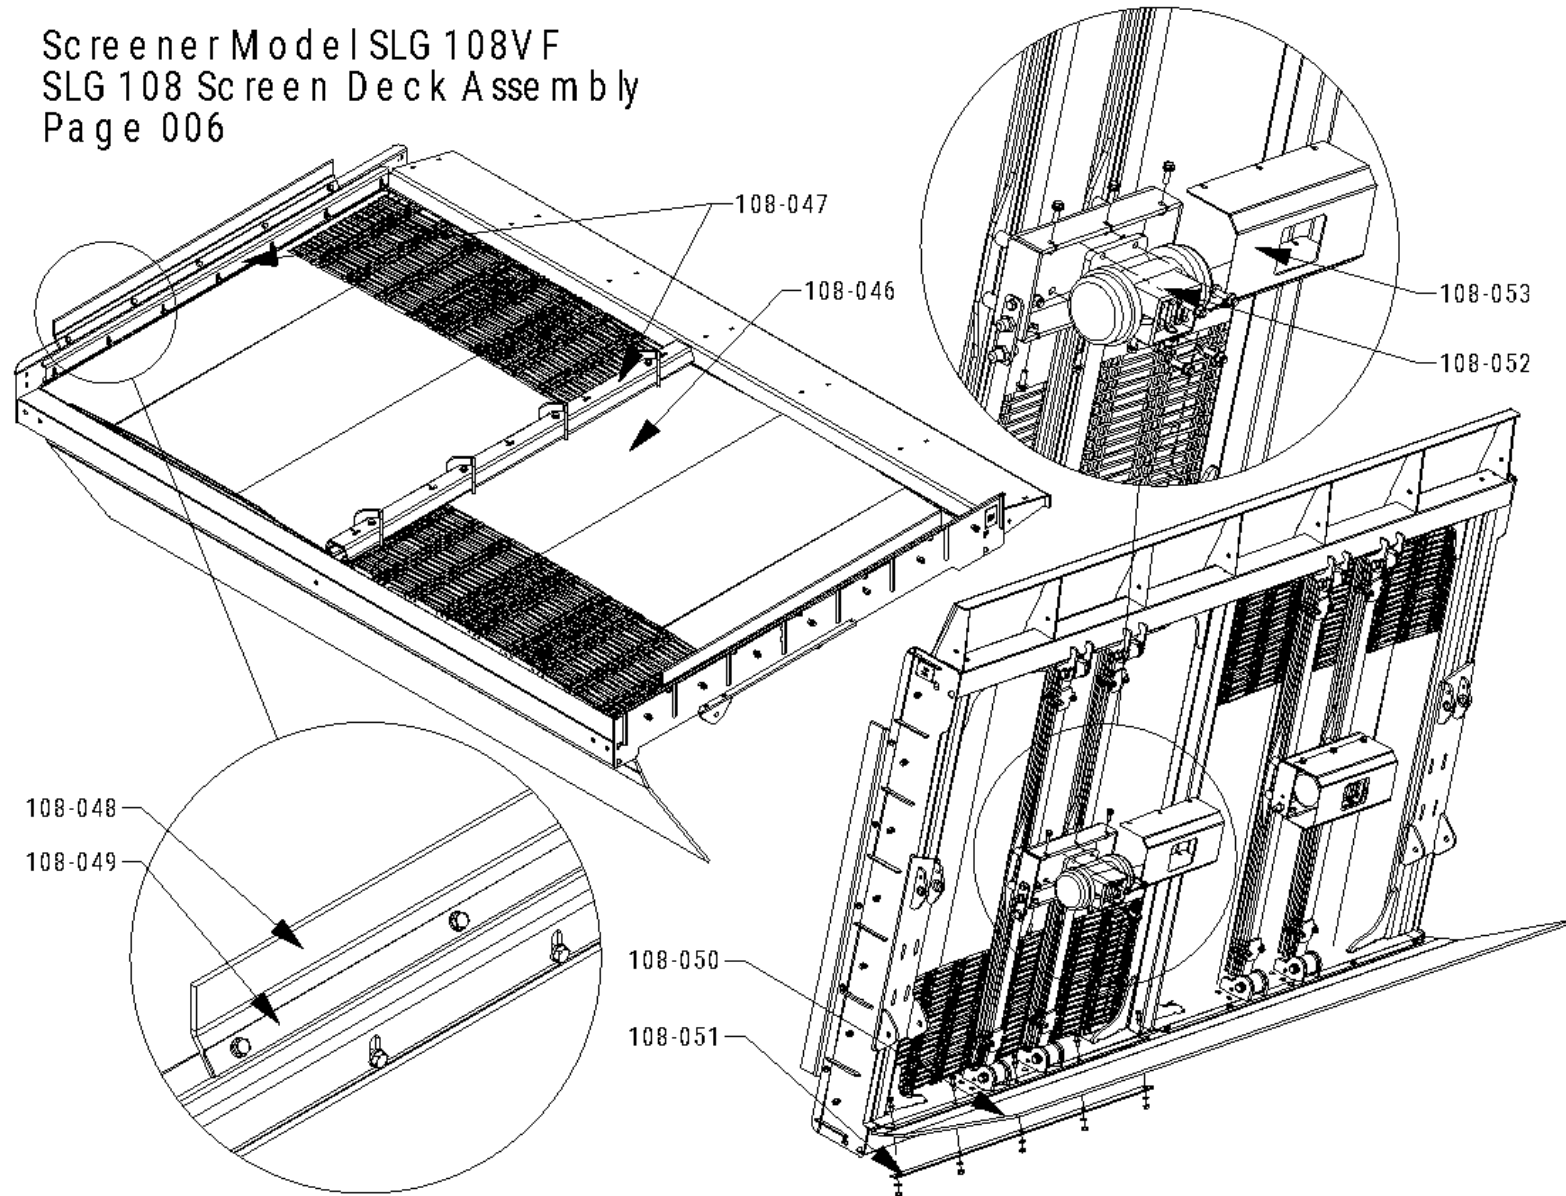

SLG 108 Screen Deck Assembly

Page 006

Part Number	Part Description Name	kit/pieces	Quantity	Prices	Notes
108-046	3/4 x 4 Screen Mesh	pieces	2	$ 675.00	quantity of 2 mesh for 1 set
108-047	Screen Mesh Side Clamp	kit/pieces	1	$ 345.00	Comes with 2 side clamps and 1 center clamp Drawing # 006-D
108-048	Screen Deck Rubber Side Skirt	kit/pieces	2	$ 98.00	
108-049	Screen Deck Rubber Side Skirt Back Up Strip	kit/pieces	2	$ 48.00	Drawing # 006-B
108-050	Screen Deck Rubber Bottom Skirt	pieces	1	$ 256.00	Drawing # 006-C
108-051	Screen Deck Rubber Bottom Skirt Back Up Strip	pieces	2	$ 68.00	quantity of 2 for 1 set Drawing # 006-C
108-052	Vibratory Motor	pieces	2	$ 475.00	Per Motor Drawing # 006-A
108-053	Vibratory Motor Guard	pieces	2	$ 76.00	Per Motor Guard Drawing # 006-E
108-B14	M12X55 (1Pcs Bolt/2Pcs Flat Washer/1Pcs Lock Nut)	kit	8		comes with 108-052
108-B15	M10X40 (1Pcs Bolt/2Pcs Flat Washer/1Pcs Lock Nut)	kit	10		
108-B16	M10X40 (1Pcs Bolt/2Pcs Flat Washer/1Pcs Lock Nut)	kit	10		
108-B17	M10X65 (1Pcs Bolt/2Pcs Big Flat Washer/1Pcs Lock Nut)	kit	14		Comes with 108-047
108-B18	M12X150 (1Pcs Bolt/2Pcs Flat Washer/1Pcs Lock Nut)	kit	4		Comes with 108-047
108-B19	M10X35 (1Pcs Bolt/1Pcs Flat Washer/1Pcs Lock Washer)	kit	12		comes with 108-053

Screen er Model SLG 108VF
SLG 108 Screen Deck Assembly
Page 006