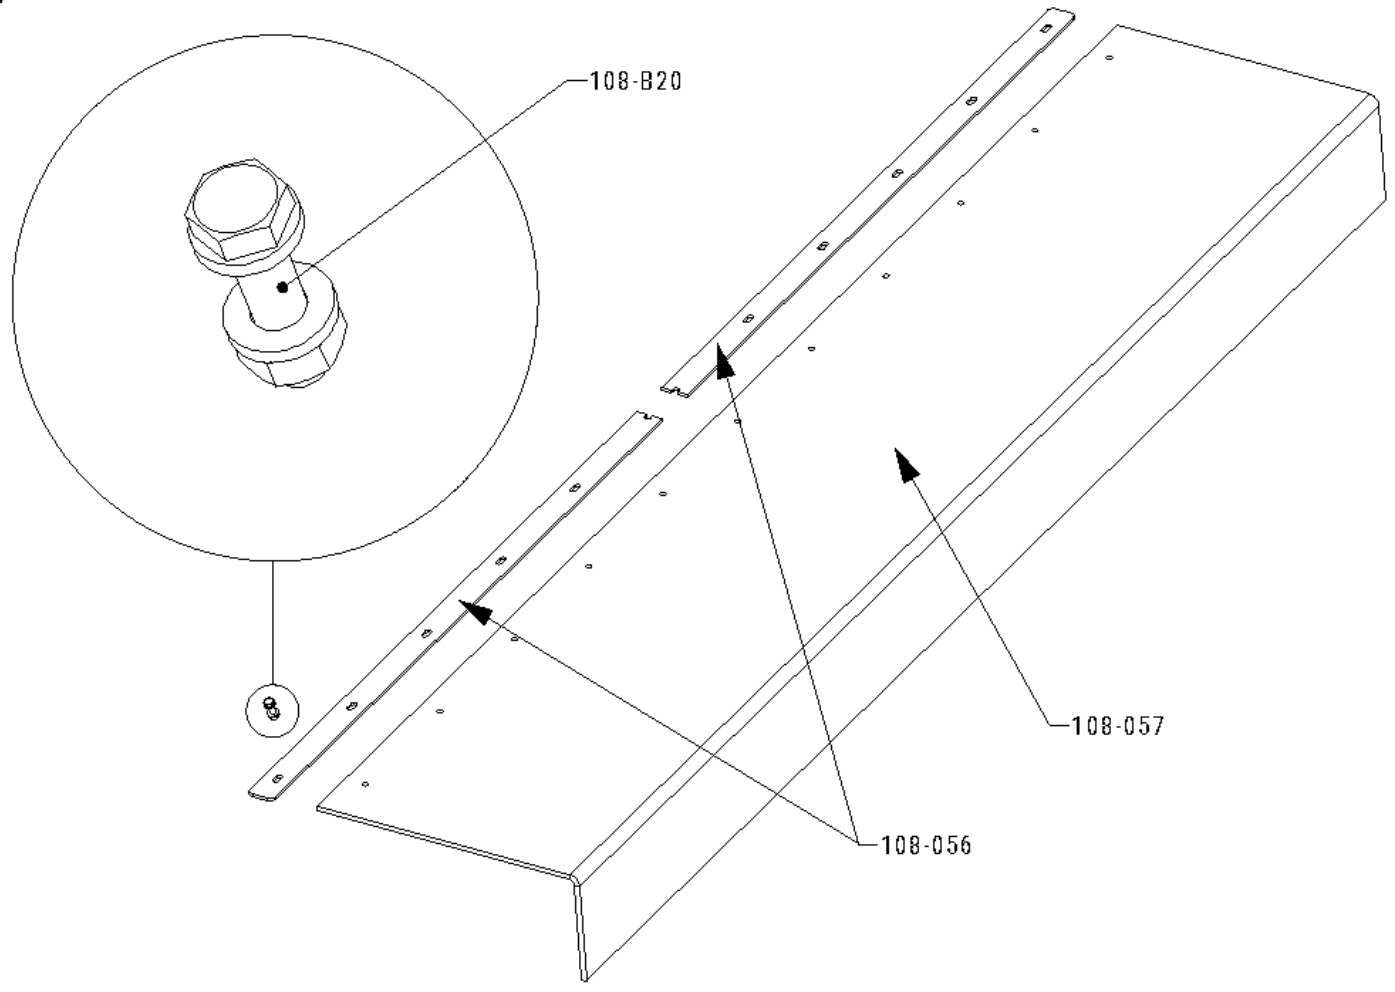

Screen er Model SLG 108VF
SLG 108 Feeder Assembly
Page 007-A