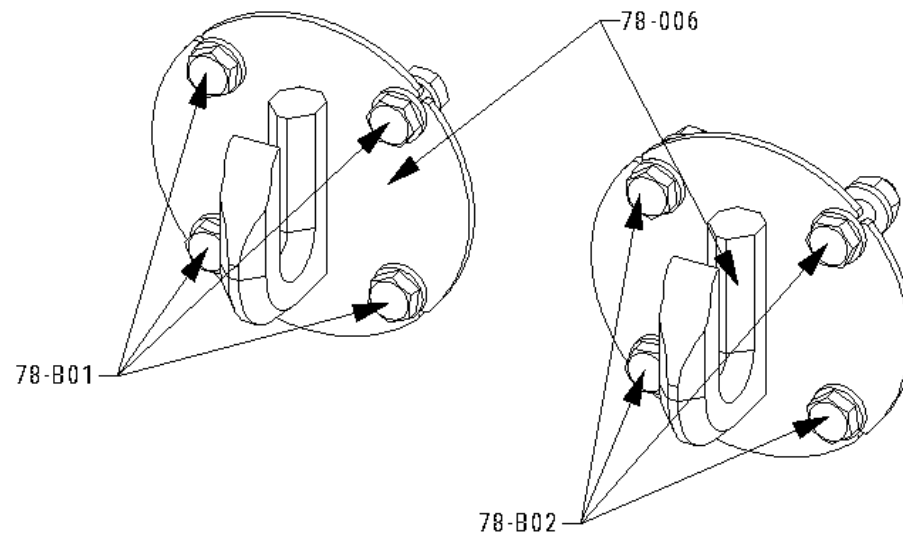

Screen er Model SLG 78VF
SLG 78 Screen Box Assembly
Page 001-B