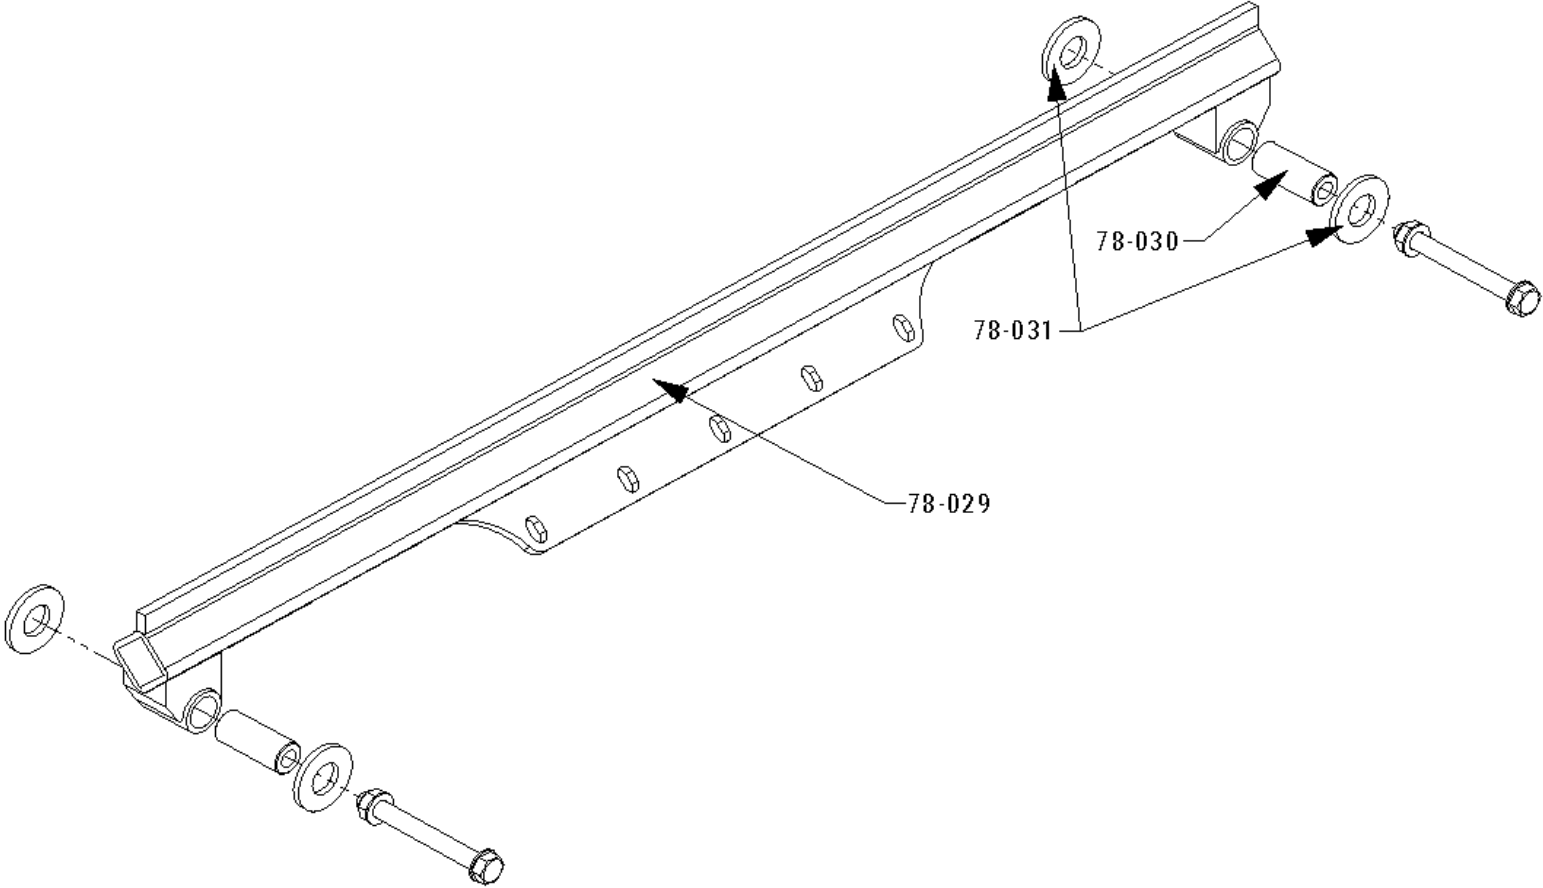

Sc ree n e r M o d e l S L G 7 8 V F
S L G 7 8 V i b r a t o r y T u b e P a c k
P a g e 0 0 4