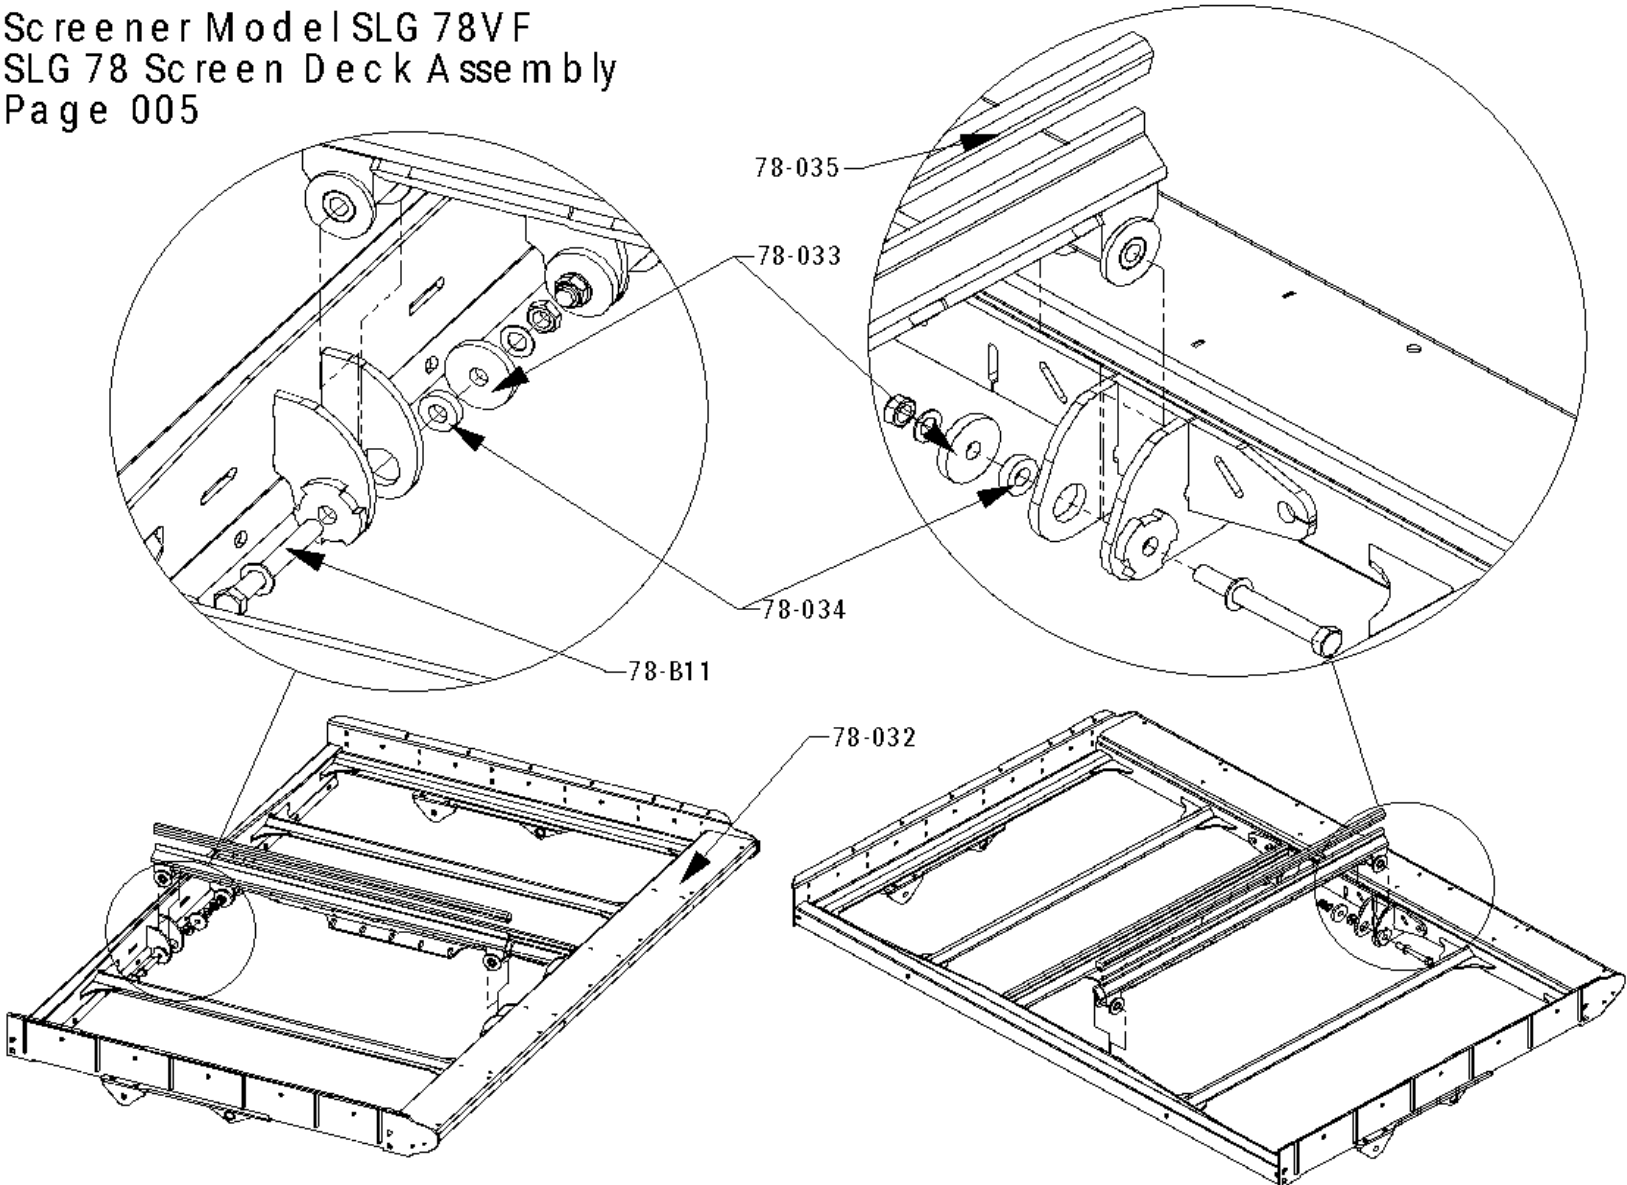

Screen er Model SLG 78VF
SLG 78 Screen Deck Assembly
Page 005