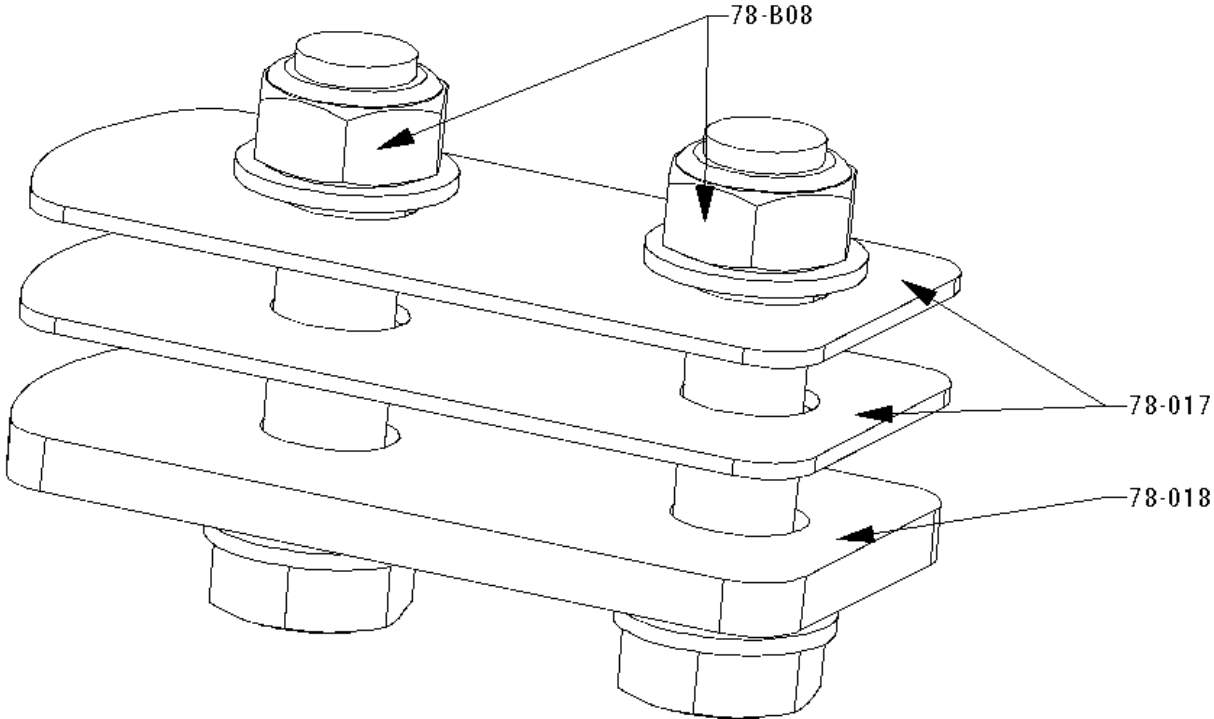

Screen er Model SLG 78VF
SLG 78 Screen Deck Mount Assembly
Page 002-D

SLG 78 Coil Spring Assembly

Page 003

Part Number	Part Description Name	kit/pieces	Quantity	Notes
78-019	Coil Spring Tube	Pieces	2	sold per piece
78-020	Upper UHMW Coil Spring Guide	Kit/Pieces	2	sold per side as kit (78-020 / 78-022 / 78-024)
78-021LD	Upper Coil Spring	Kit/Pieces	2	sold as a set of 2
78-022	Intermediate UHMW Coil Spring Guide	Kit/Pieces	2	
78-023HD	Lower Coil Spring	Pieces	2	These are the HD Coils
78-024	Lower UHMW Coil Spring Guide	Kit/Pieces	2	
78-025	Coil Spring Tube Stop	Pieces	2	sold as a set of two with bolts,nuts Drawing 003-A
78-026	Pin Keeper	Pieces	2	sold as a kit Drawing 003-B
78-027	Coil Spring Mount Pin	Pieces	2	sold as a kit Drawing 003-B
78-028	Coil Spring Pin Bushings	Pieces	4	sold as a kit Drawing 003-B
78-B09	M10X30 (1PcsBolt/1Pcs Lock nut)	kit	2	sold as a kit Drawing 003-B
78-B10	M10X35 (1PcsBolt/2Pcs Flat Washer/1Pcs Lock Nut)	kit	2	sold as a kit Drawing 78-025