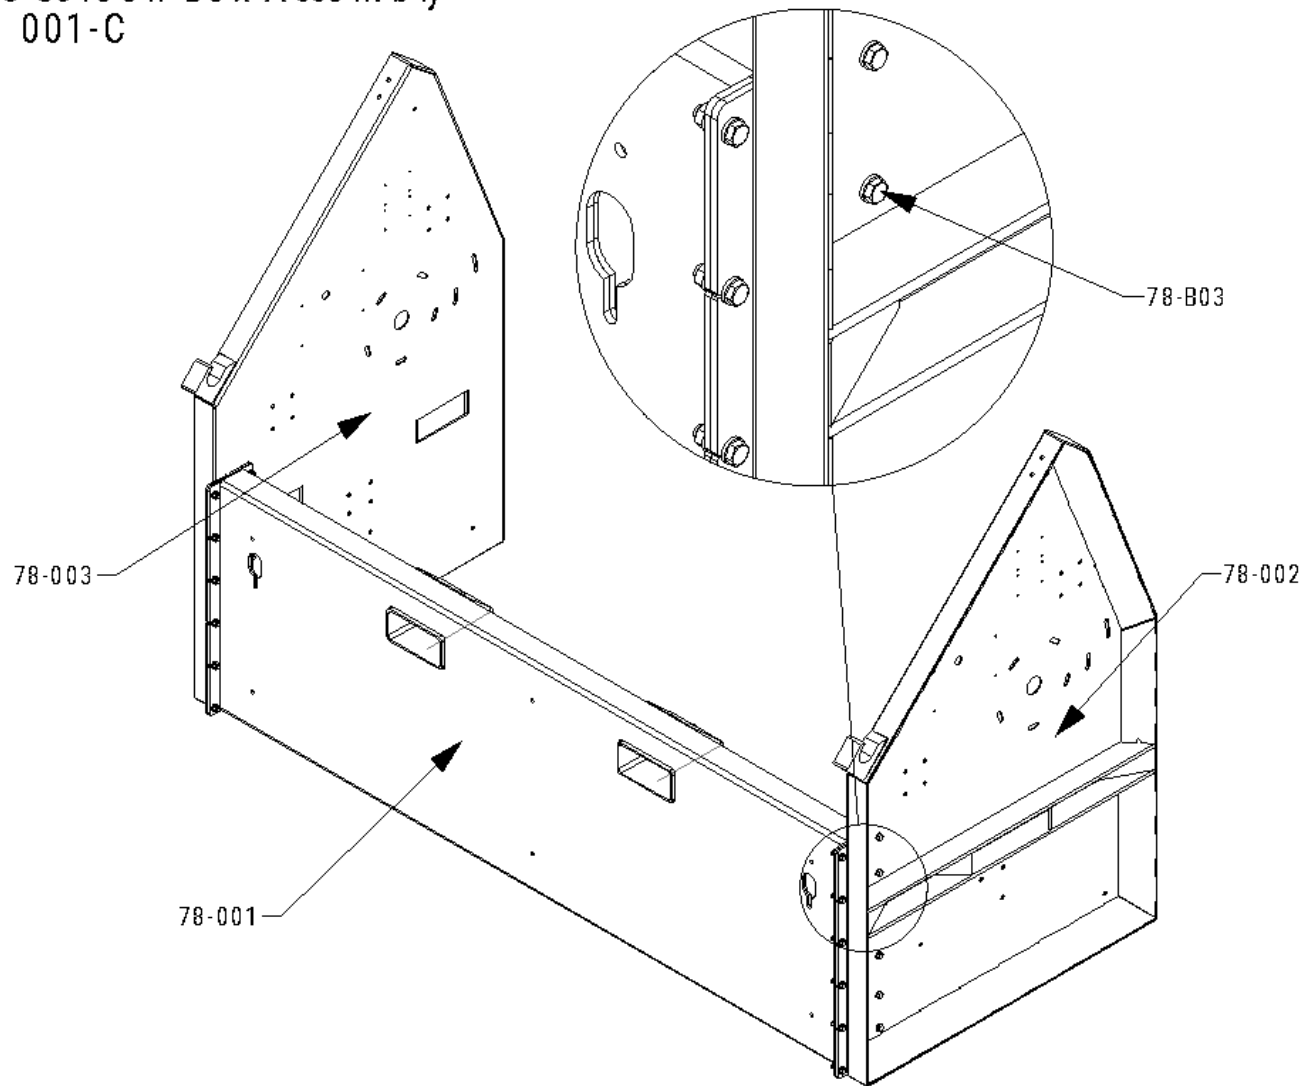

## SLG 78 Screen Box Assembly

Page 001

Part Number	Part Description Name	kit/pieces	Quantity	Notes
78-001	Box Front	Pieces	1	comes with 78-B03
78-002	Righthand Box Side	Pieces	1	
78-003	Lefthand Box Side	Pieces	1	
78-004	Electrical Control Box (110 volt)	kit	1	
78-005	Electrical Cord Caddy	kit	1	Need separate drawing to make kit
78-006	5/16 Box Side Chain Hook	Pieces	4 (kit)	Comes in a set of 4 includes 78-B02 / 78-B01
78-007	Box Cross Tube	Pieces	1	includes 78-B02 / 78-B01
78-008	Control Box to Motor Tube	Pieces	1	
78-B01	M10X25 (1PcsBolt/2Pcs Flat Washer/1Pcs Lock Nut)	kit	8	
78-B02	M10X35 (1PcsBolt/2Pcs Flat Washer/1Pcs Lock Nut)	kit	8	
78-B03	M10X35 (1PcsBolt/2Pcs Flat Washer/1Pcs Lock Nut)	kit	24	

# SLG 78 Screen Deck Mount Assembly

Page 002

Part Number	Part Description Name	kit/pieces	Quantity	Notes
78-009R	RH Deck Suspension Mount	Pieces	1	
78-009L	LH Deck Suspension Mount	Pieces	1	
78-010	Suspension Mount Inside UHMW Plate	Kit/Pieces	2	Sold with 78-011
78-011	Suspension Mount Outside UHMW Plate	Kit/Pieces	2	Sold with 78-010
78-012	Suspension Mount Outside Steel Plate	Kit/Pieces	2	Sold with 78-009L or with 78-009R
78-013	Leaf Spring Rubber Bushing	Kit/Pieces	2	Comes in a set of two with bolts, washers, nuts Drawing 002-B
78-014	Suspension Z Spring with UHMW Bumper	Kit/Pieces	2	Comes in a set of 2 with UHMW bumpers attached 002-A
78-015	Suspension Leaf Spring Pack	kit	2	Comes in a set of 2 Includes 78-016
78-016	Suspension Leaf Spring Pack Center Bolt Assembly	kit	2	Comes in a set of 2 Drawing 002-C
78-017	Spring Mount UHMW Slippers	Kit/Pieces	4	comes in a set of 4
78-018	Spring Mount Upper Plate	Kit/Pieces	2	comes with 78-017
78-B04	M10X50 (1PcsBolt/1Pcs Flat Washer/1Pcs Lock Washer)	kit	14	Comes with lock washers
78-B05	M12X55 (1PcsBolt/2Pcs Flat Washer/1Pcs Lock Nut)	kit	2	Part of 78-014
78-B06	M18X120 (1PcsBolt/2Pcs Flat Washer/1Pcs Lock Nut)	kit	2	
78-B07	M10X55 (1PcsBolt/2Pcs Flat Washer/1Pcs Lock Nut)	kit	2	Part of 78-016