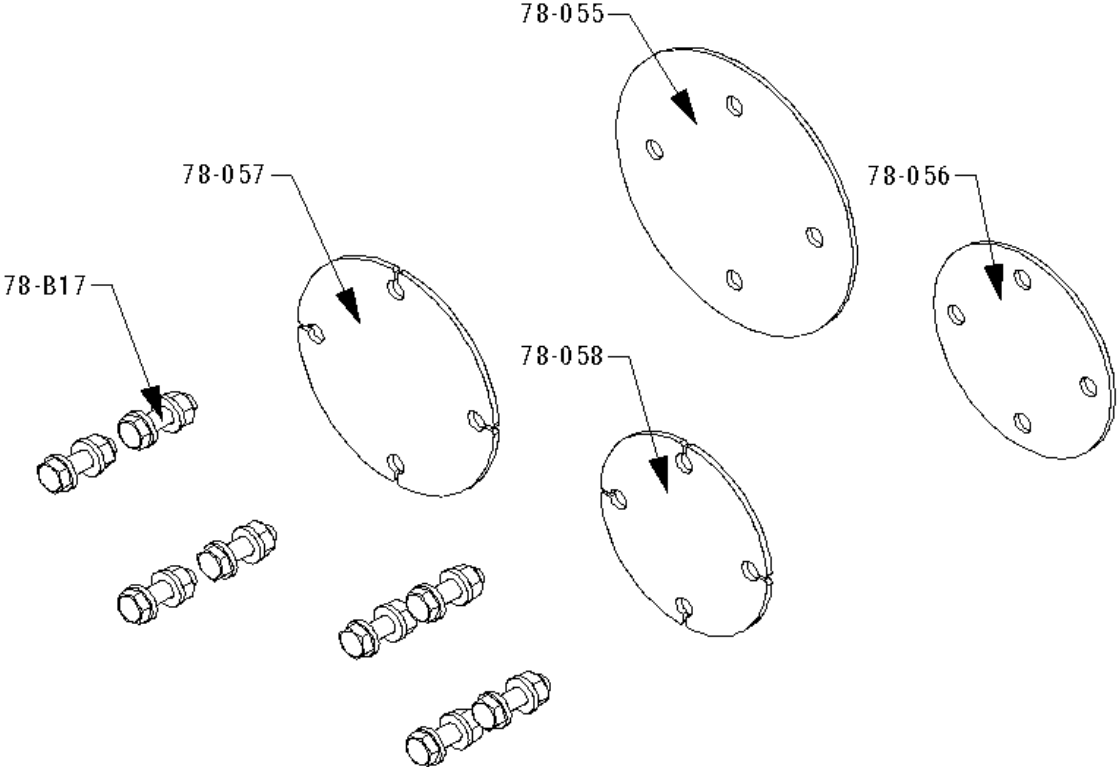

Screen er Model SLG 78VF
SLG 78 Feeder Assembly
Page 007-A