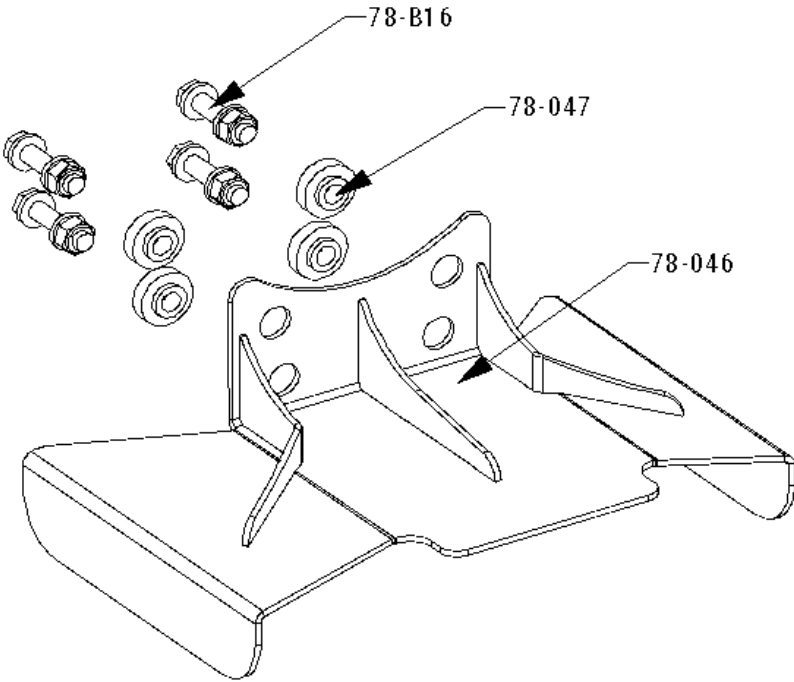

Screen er Model SLG 78VF  
SLG 78 Screen Deck Assembly  
Page 006-D

Screen er Model SLG 78VF  
SLG 78 Screen Deck Assembly  
Page 006-E

Scree ner Model SLG 78VF  
SLG 78 Scree n Deck Assembly  
Pa ge 006-F

# SLG 78 Feeder Assembly

Page 007

Part Number	Part Description Name	kit/pieces	Quantity	Notes
78-049	Feeder Rubber	Pieces	1	Drawing # 007-C
78-050	Feeder Rubber Back Up Strip	Pieces	1	Drawing # 007-C
78-051R	RH Feeder End Plate	Pieces	1	
78-052L	LH Feeder End Plate	Pieces	1	
78-053	Feeder Upper Cross Tube	Pieces	1	
78-054	Feeder Lower Cross Tube	Pieces	1	
78-055	UHMW Upper Cross Tube Spacer	Pieces	2	Comes with 78-053
78-056	UHMW Lower Cross Tube Spacer	Pieces	2	Comes with 78-054
78-057	Feeder Upper Cross Tube Back Up Plate	Pieces	2	Comes with 78-053
78-058	Feeder Lower Cross Tube Back Up Plate	Pieces	2	Comes with 78-054
78-059R	RH Feeder Guide Plate	Kit/Pieces	1	Comes in a kit 78-059R / 78-060L / 78-061
78-060L	LH Feeder Guide Plate	Kit/Pieces	1	Comes in a kit with 78-059R Drawing #007-B
78-061	Feeder Rubber Bumper Stop	Kit/Pieces	2	Comes in a kit with 78-059R Drawing # 007-B
78-062	Feeder Chain	Pieces	2	Drawing # 007-D
78-B17	M10X35 (1PcsBolt/2Pcs Flat Washer/1Pcs Lock Nut)	kit	8	Drawing # 007-A
78-B18	M10X35 (1PcsBolt/1Pcs Flat Washer/1Pcs Lock Washer)	kit	2	Drawing # 007-B
78-B19	M10X45 (1PcsBolt/1Pcs Flat Washer/1Pcs Lock Washer)	kit	2	Drawing # 007-B