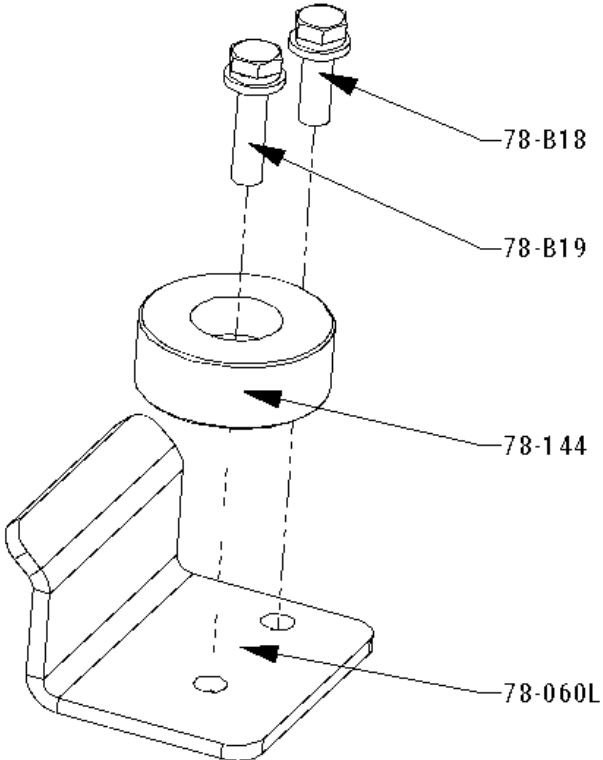

Screen er Model SLG 78VF
SLG 78 Feeder Assembly
Page 007-B