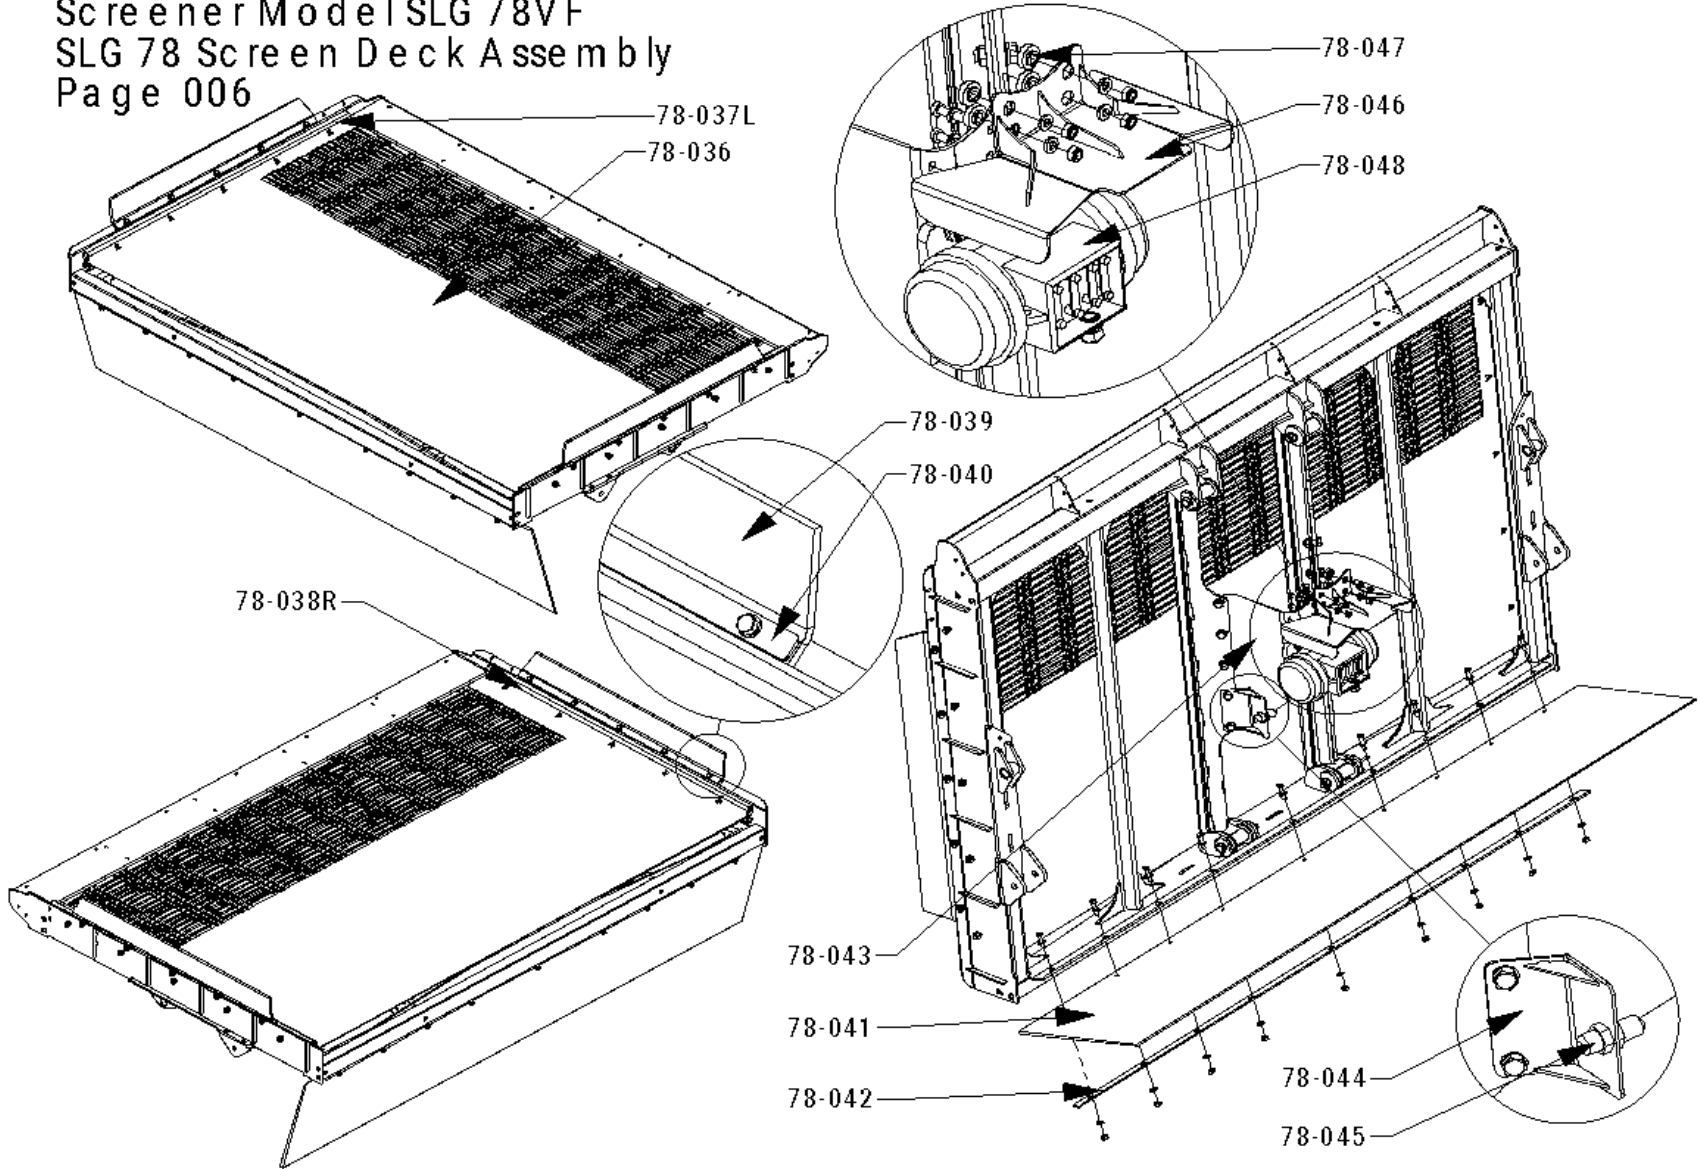

Screen er Model SLG 78VF
SLG 78 Screen Deck Assembly
Page 006