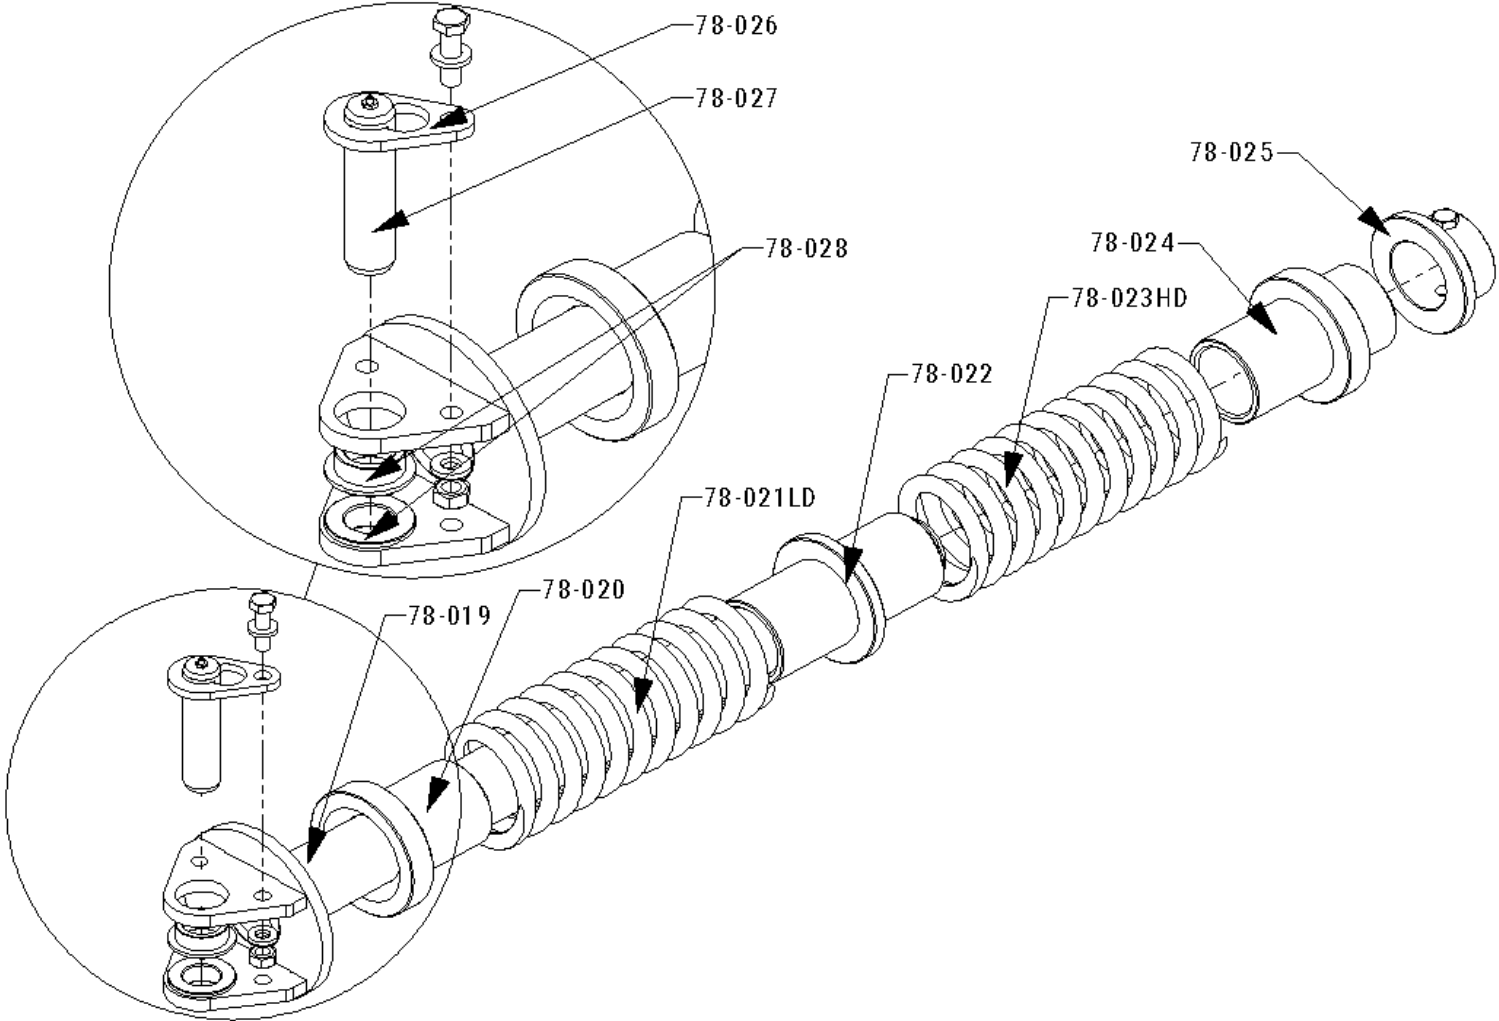

Sc ree n e r M o d e l S L G 7 8 V F
S L G 7 8 C o i l S p r i n g A s s e m b l y
P a g e 0 0 3