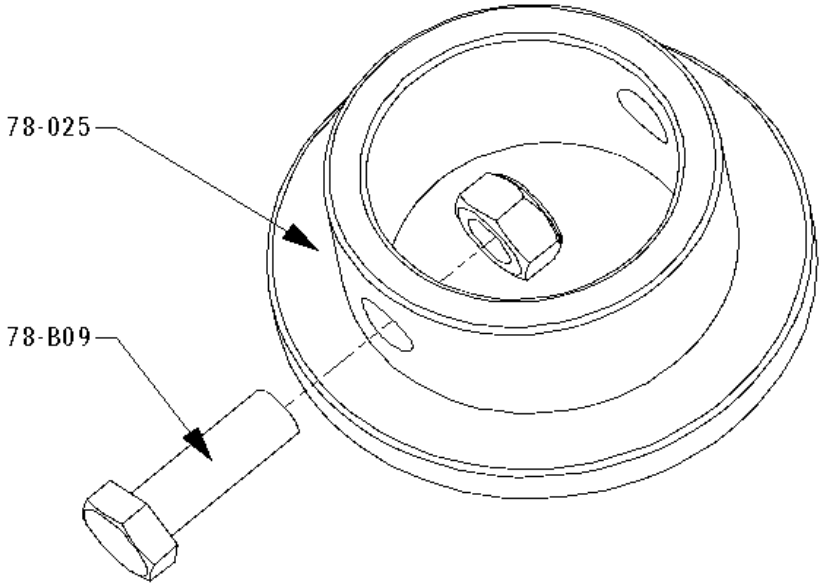

Screen er Model SLG 78VF
SLG 78 Coil Spring Assembly
Page 003-A