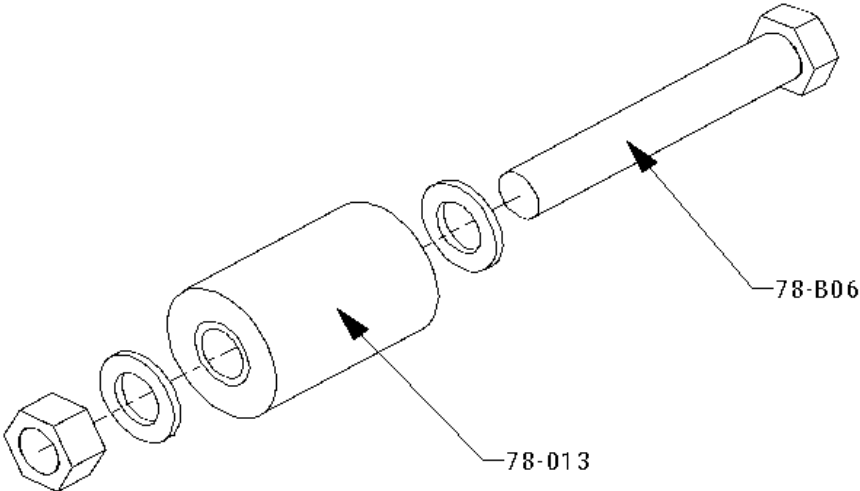

Screen er Model SLG 78VF
SLG 78 Screen Deck Mount Assembly
Page 002-B