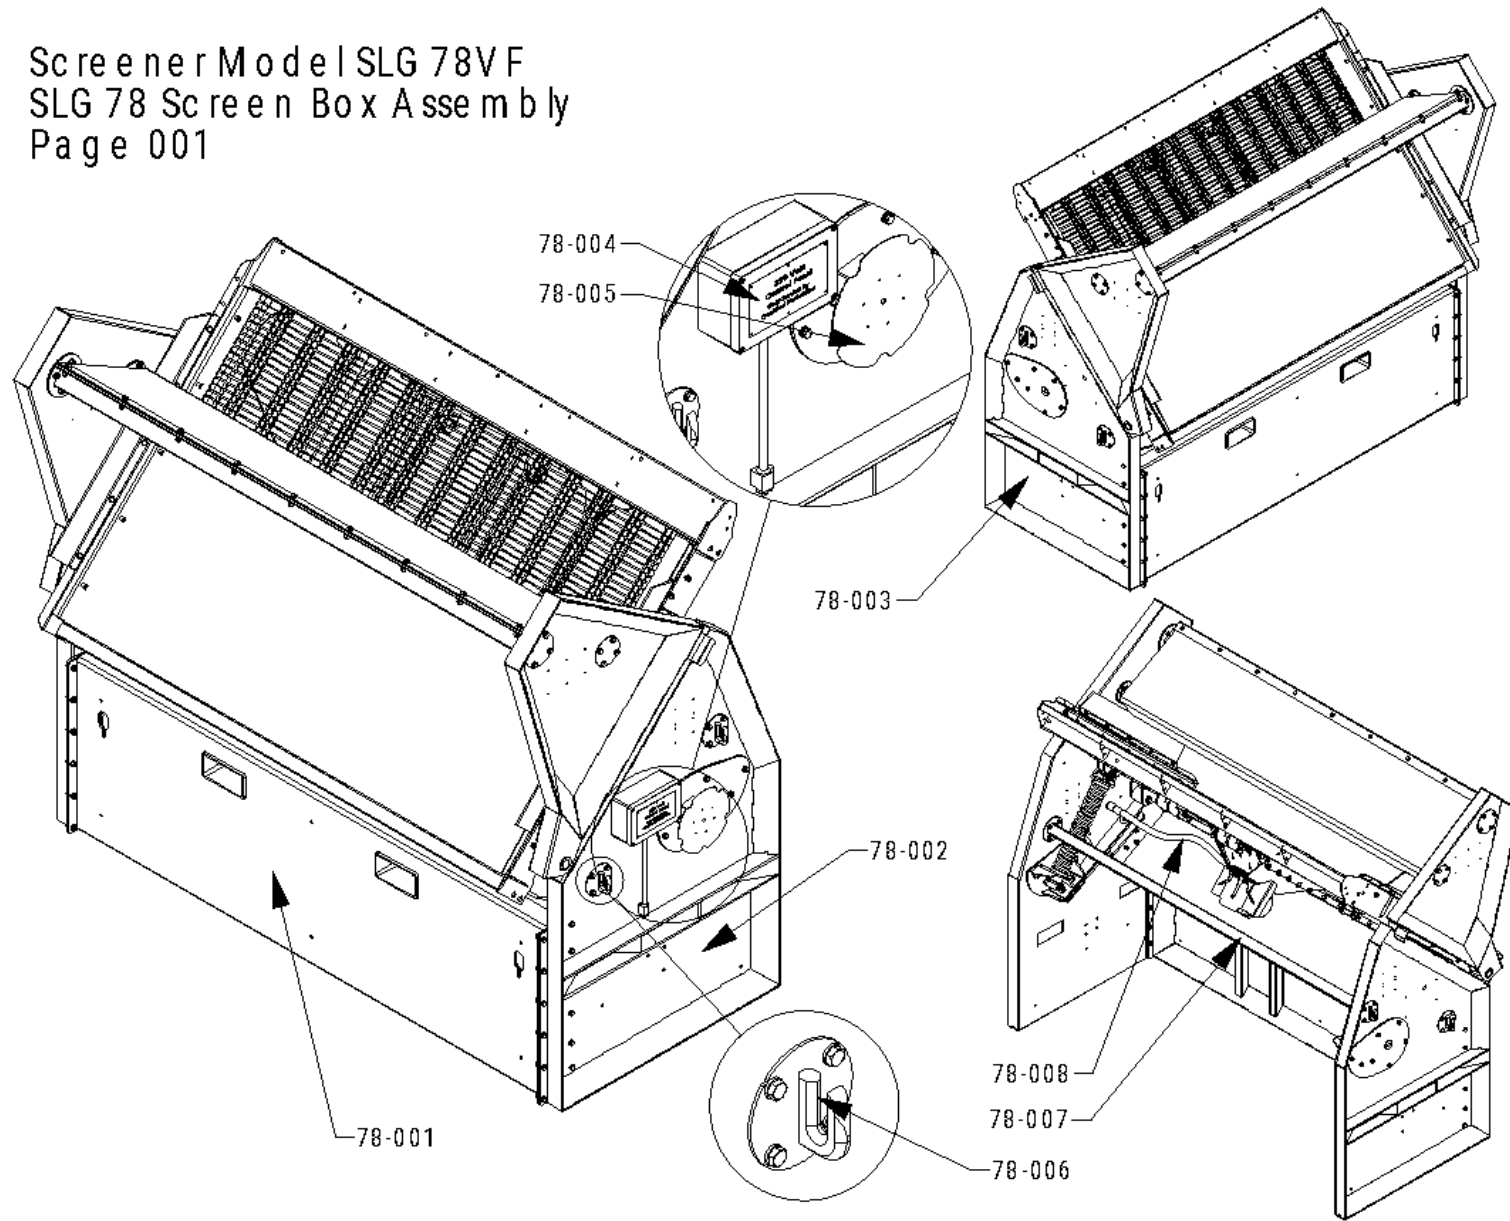

SCREENER MODEL SLG 78 VF

SLG 78 Screen Box Assembly

Page 001

Part Number	Part Description Name	kit/pieces	Quantity	Notes
78-001	Box Front	Pieces	1	comes with 78-B03
78-002	Righthand Box Side	Pieces	1	
78-003	Lefthand Box Side	Pieces	1	
78-004	Electrical Control Box (110 volt)	kit	1	
78-005	Electrical Cord Caddy	kit	1	Need separate drawing to make kit
78-006	5/16 Box Side Chain Hook	Pieces	4 (kit)	Comes in a set of 4 includes 78-B02 / 78-B01
78-007	Box Cross Tube	Pieces	1	includes 78-B02 / 78-B01
78-008	Control Box to Motor Tube	Pieces	1	
78-B01	M10X25 (1PcsBolt/2Pcs Flat Washer/1Pcs Lock Nut)	kit	8	
78-B02	M10X35 (1PcsBolt/2Pcs Flat Washer/1Pcs Lock Nut)	kit	8	
78-B03	M10X35 (1PcsBolt/2Pcs Flat Washer/1Pcs Lock Nut)	kit	24	

Screen er Model SLG 78VF
SLG 78 Screen Box Assembly
Page 001