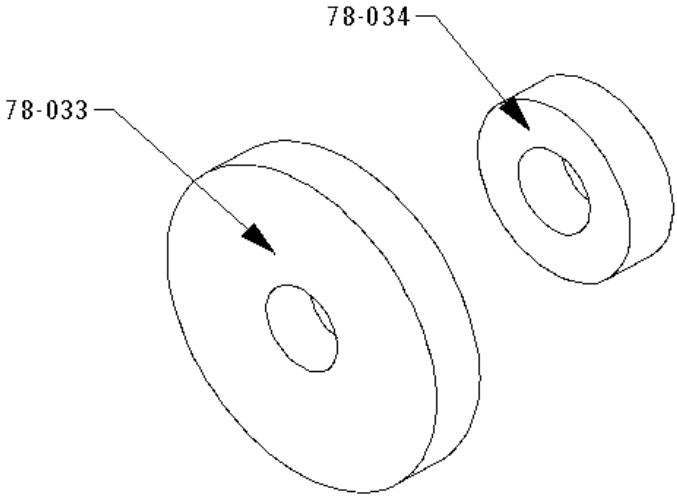

Scree ner Model SLG 78VF
SLG 78 Screen Deck Assembly
Page 005-A

SLG 78 Screen Deck Assembly

Page 006

Part Number	Part Description Name	kit/pieces	Quantity	Notes
78-036	3/4 x 4" Double Lock Crimp Elongated Mesh	Pieces	1	
78-037L	LH Mesh Clamp	Kit/Pieces	1	Comes in a kit with 78-38R Drawing 006-A
78-038R	RH Mesh Clamp	Kit/Pieces	1	Drawing 006-A
78-039	Screen Deck Side Skirt	Kit/Pieces	2	Comes in a set of 2
78-040	Screen Deck Side Skirt Back Up Strip	Kit/Pieces	2	Comes as a set with 78-039 Drawing 006-B
78-041	Screen Deck Bottom Skirt	Pieces	1	Drawing 006-C
78-042	Screen Deck Bottom Skirt Back Up Strip	kit	1	Drawing 006-C
78-043	Laminated Vibratory Mount	Pieces	1	Drawing 006-D
78-044	Electrical Box to Motor Tube Mount	Kit/Pieces	1	Comes with 78-045
78-045	Electrical Tube Bulkhead Fitting	Kit/Pieces	2	Comes with 78-044
78-046	HD Motor Guard	Kit/Pieces	1	Drawing 006-F
78-047	HD Motor Guard Isolator bushings	Pieces	4	Drawing 006-F Comes as set 78-046
78-048	Vibratory Motor (110 volt)	Pieces	1	Drawing 006-E
78-B12	M10X40 (1PcsBolt/2Pcs Flat Washer/1Pcs Lock Nut)	kit	10	Part of Kit 78-039 Drawing 006-B
78-B13	M10X40 (1PcsBolt/2Pcs Flat Washer/1Pcs Lock Nut)	kit	9	Drawing 006-C
78-B14	M14X40 (1PcsBolt/2Pcs Flat Washer/1Pcs Lock Nut)	kit	10	Drawing 006-D
78-B15	M12X55 (1PcsBolt/2Pcs Flat Washer/1Pcs Lock Nut)	kit	4	Drawing 006-E
78-B16	M10X45 (1PcsBolt/2Pcs Flat Washer/1Pcs Lock Nut)	kit	4	Drawing 006-F