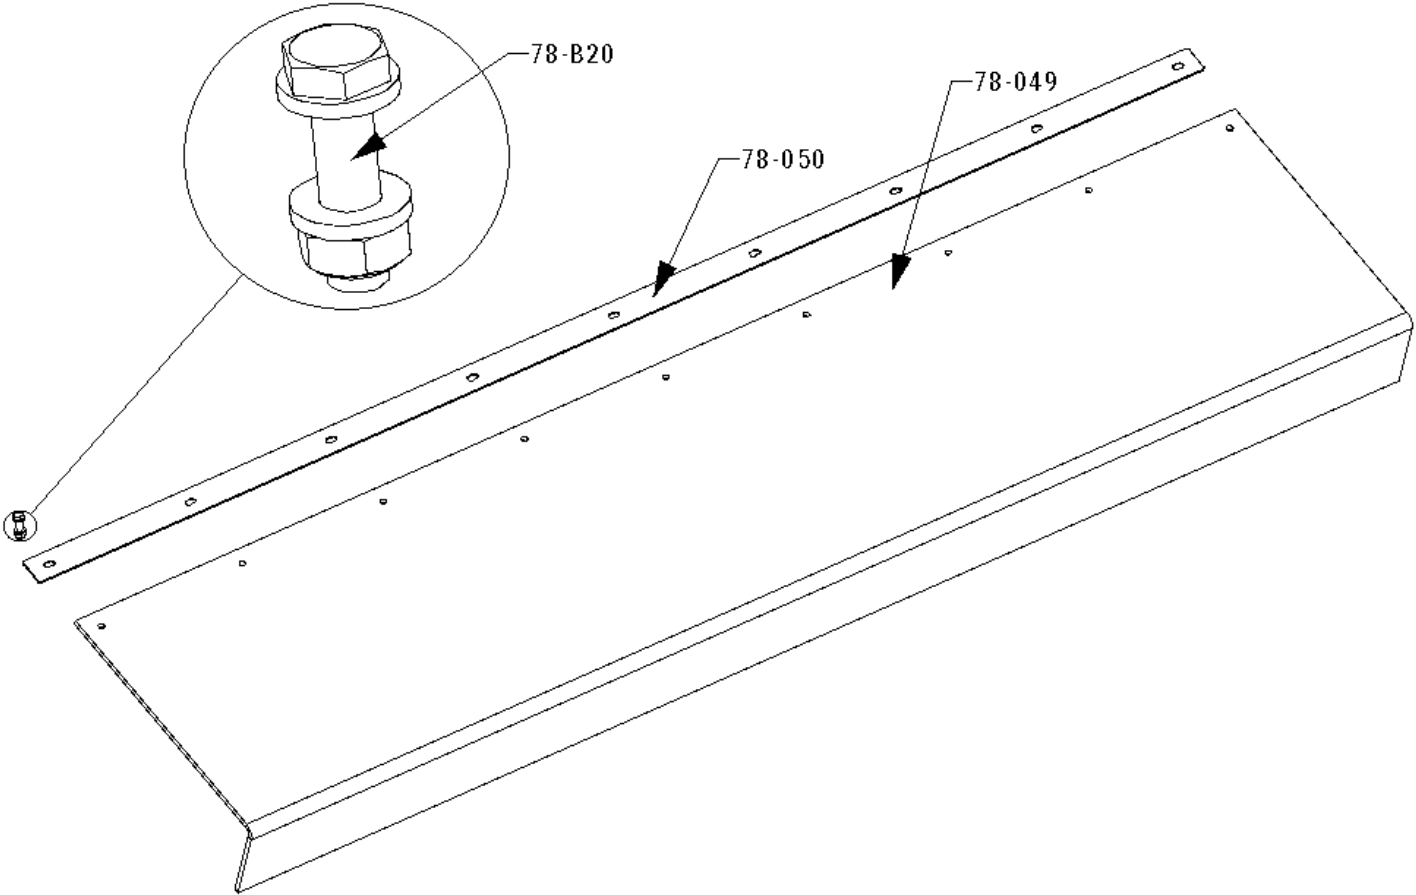

Scree ner Model SLG 78VF
SLG 78 Feeder Assembly
Page 007-C