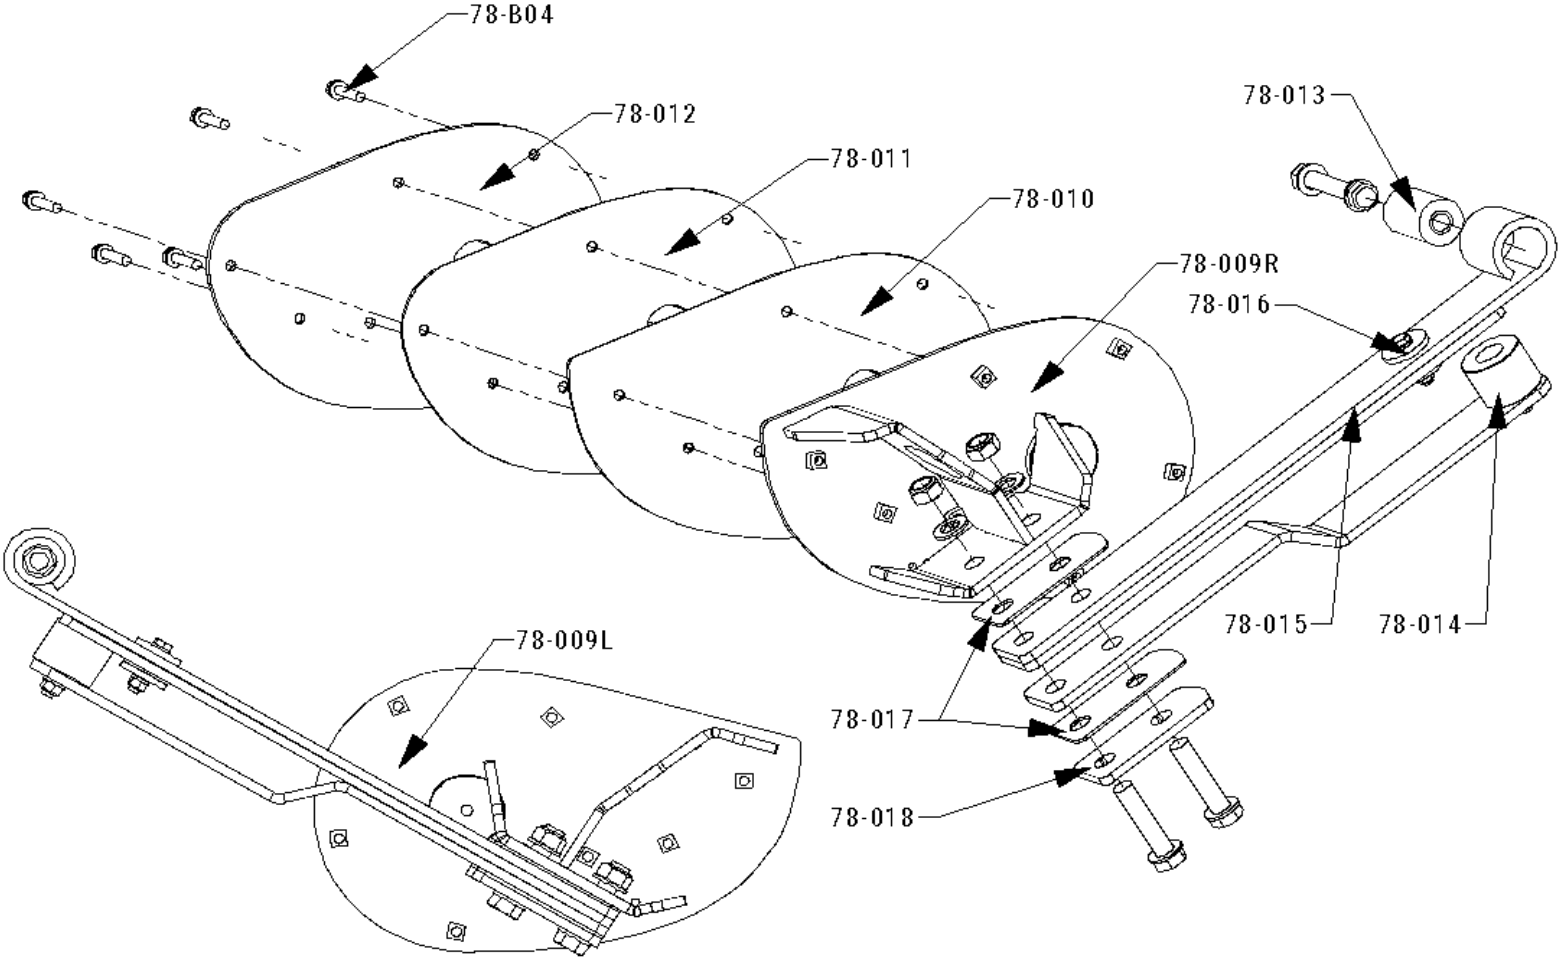

Screeners Model SLG 78VF
SLG 78 Screen Deck Mount Assembly
Page 002