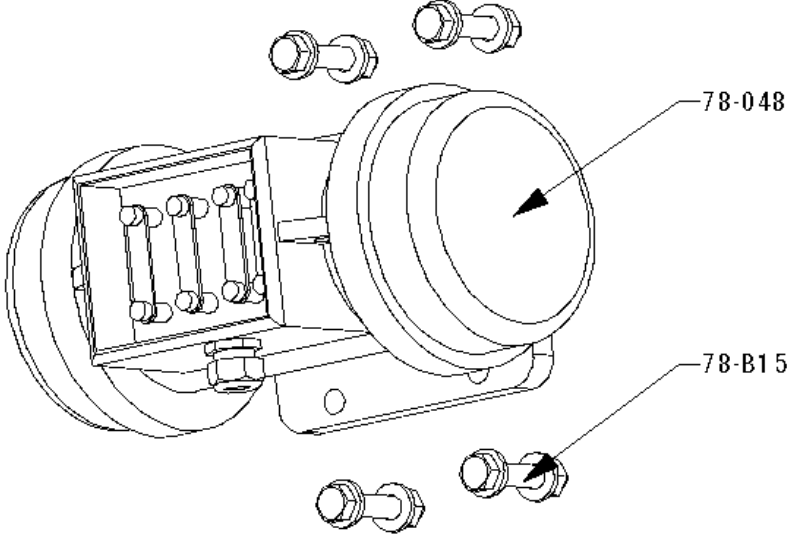

Screen er Model SLG 78VF
SLG 78 Screen Deck Assembly
Page 006-E