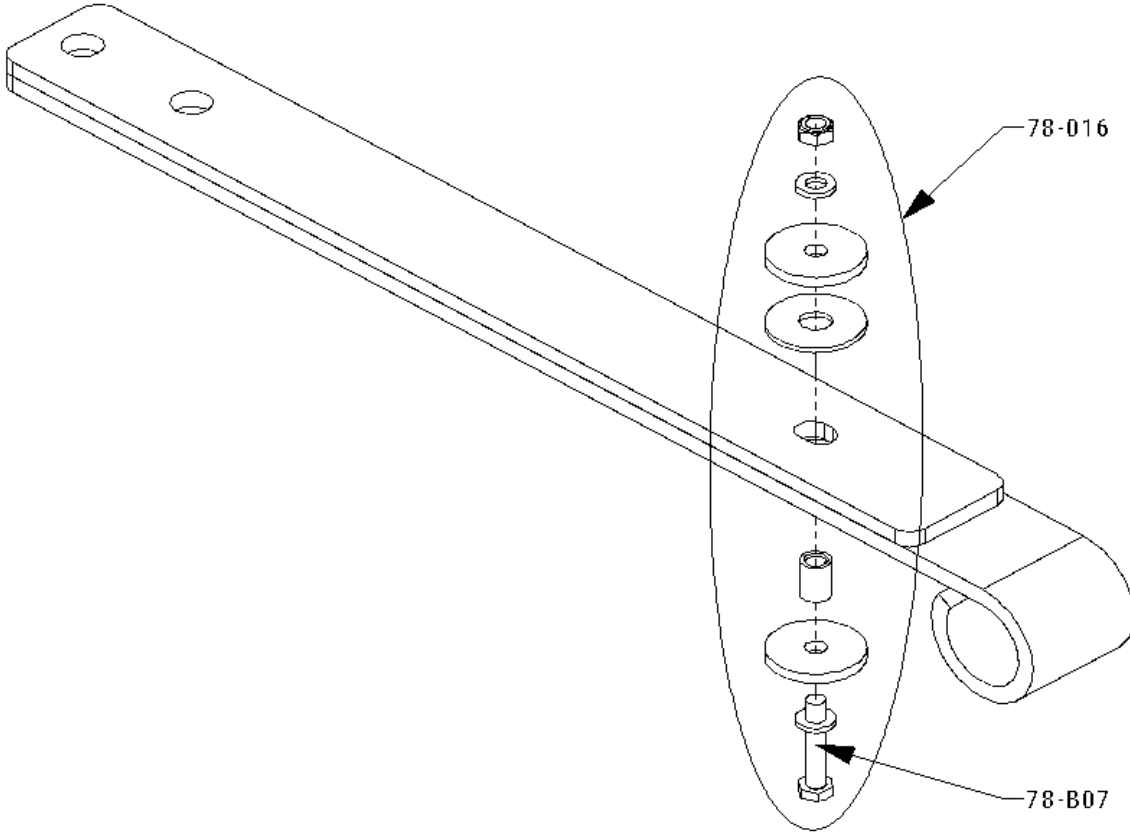

Screen er Model SLG 78VF
SLG 78 Screen Deck Mount Assembly
Page 002-C