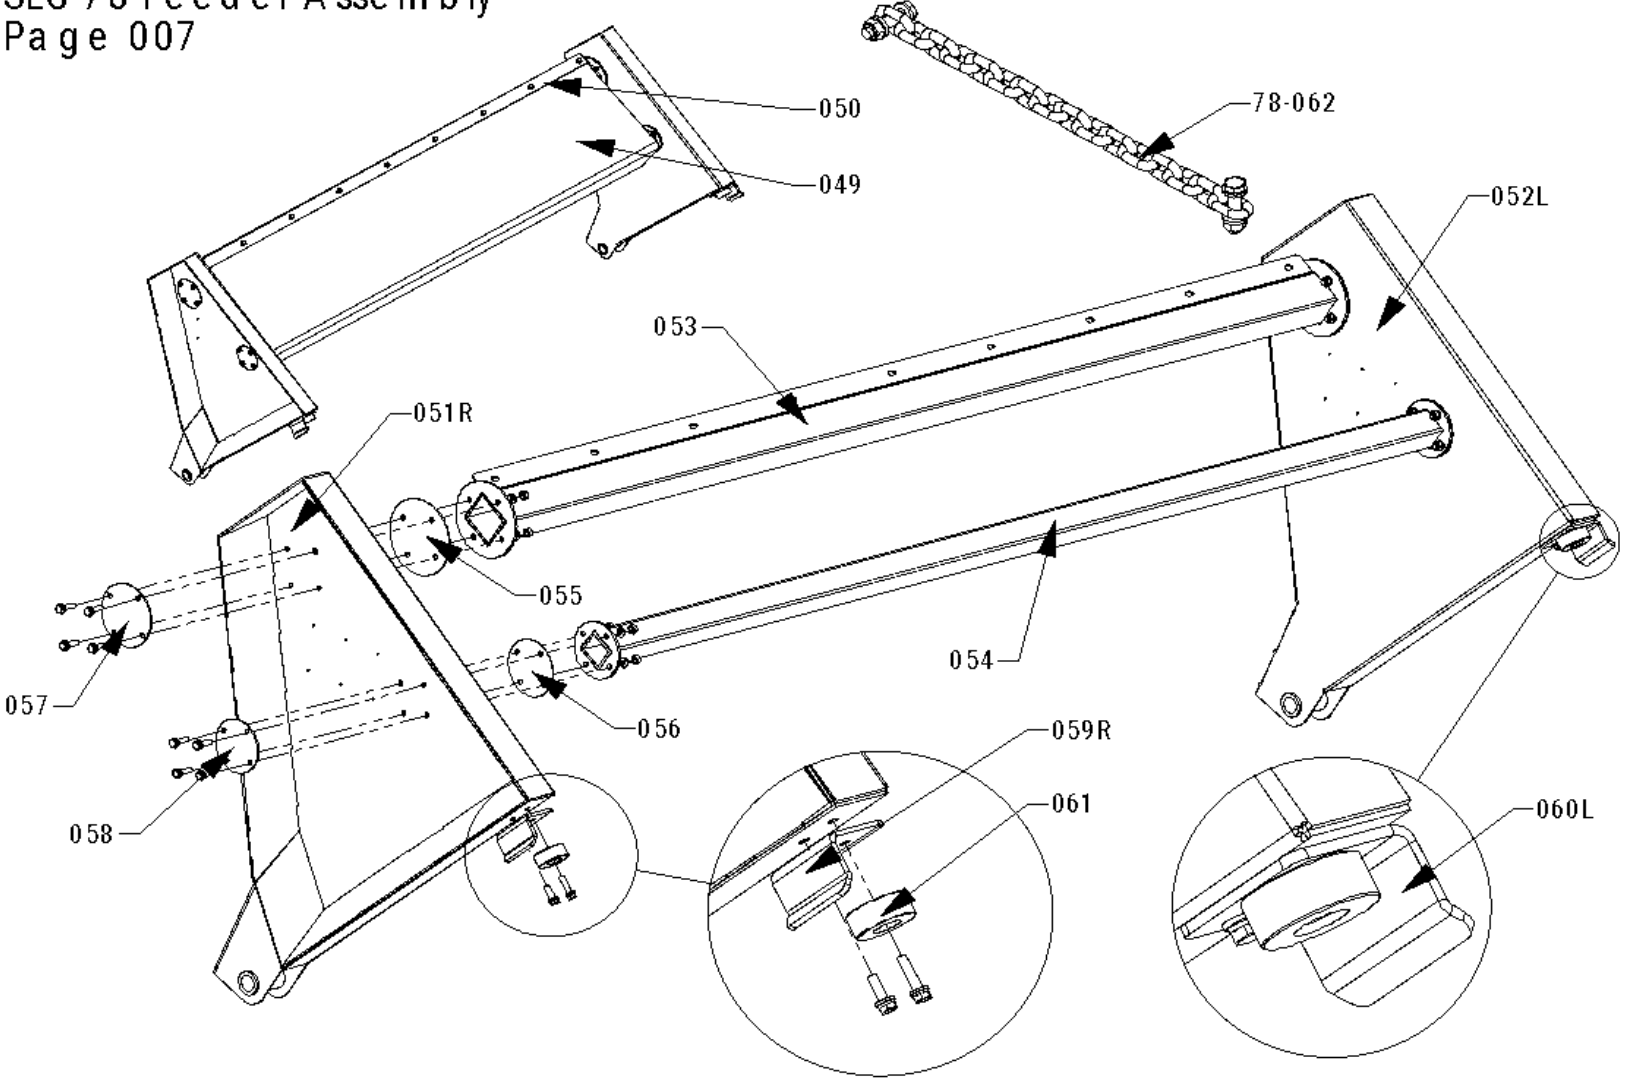

Scree ner Model SLG 78VF
SLG 78 Feeder Assembly
Page 007