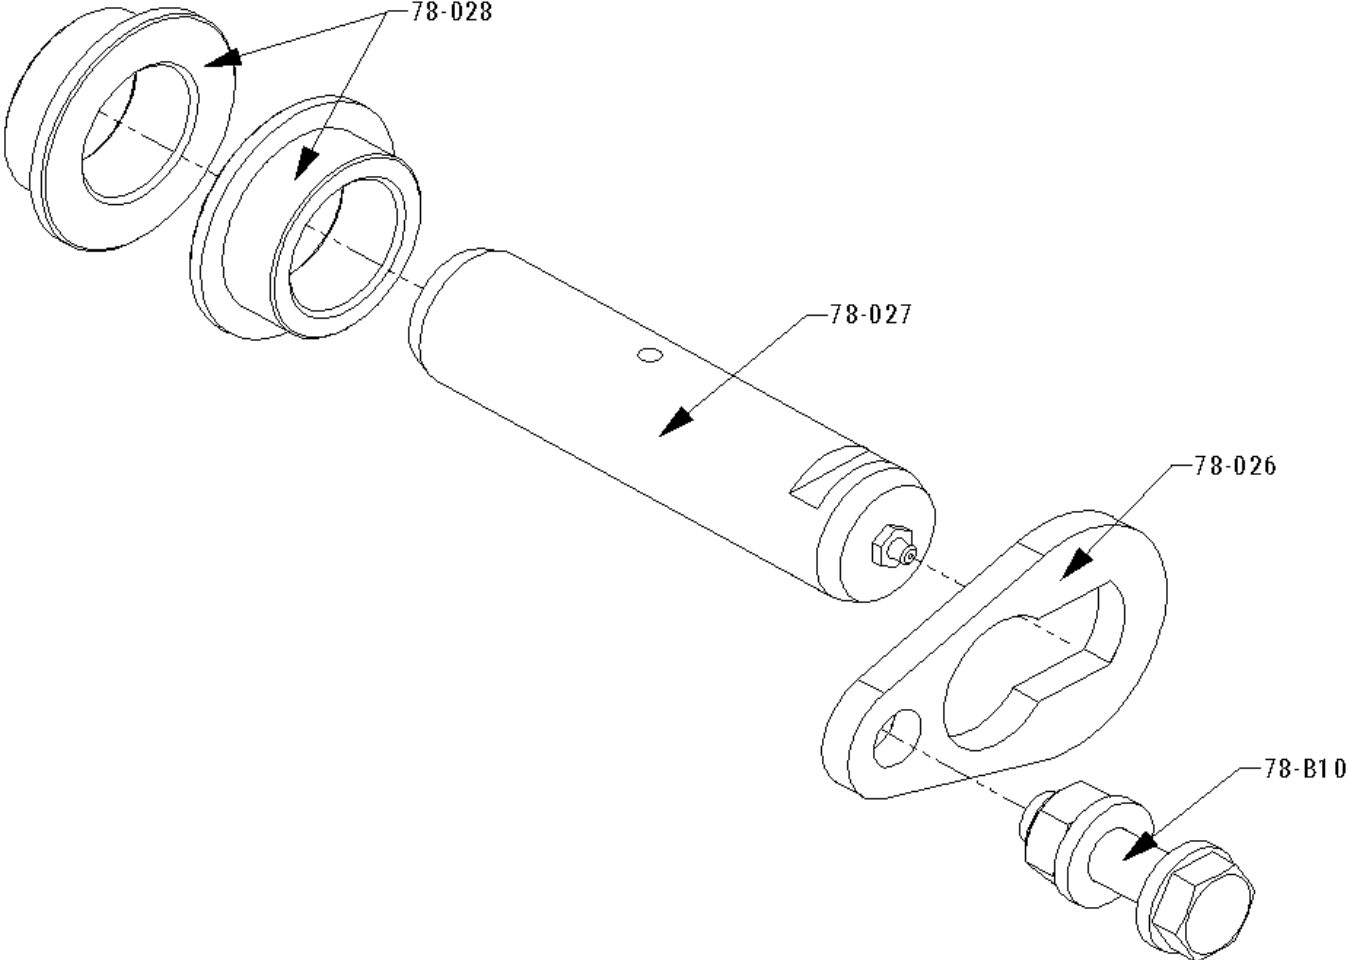

# SLG 78 Vibratory Spring Tube Pack

Page 004

Part Number	Part Description Name	kit/pieces	Quantity	Notes
78-029	Vibratory Mount Vertical Tube	Kit/Pieces	2	sold as a set of 2
78-030	Vertical Tube Bronze/ Aluminum Bushing	Pieces	4	Comes as a set of 4
78-031	UHMW Vertical Tube Mount Washer	Pieces	8	comes in kit Drawing 004-A
78-B11	M16X140 (1PcsBolt/2Pcs Flat Washer/1Pcs Lock Nut)	kit	4	comes in kit Drawing 004-A