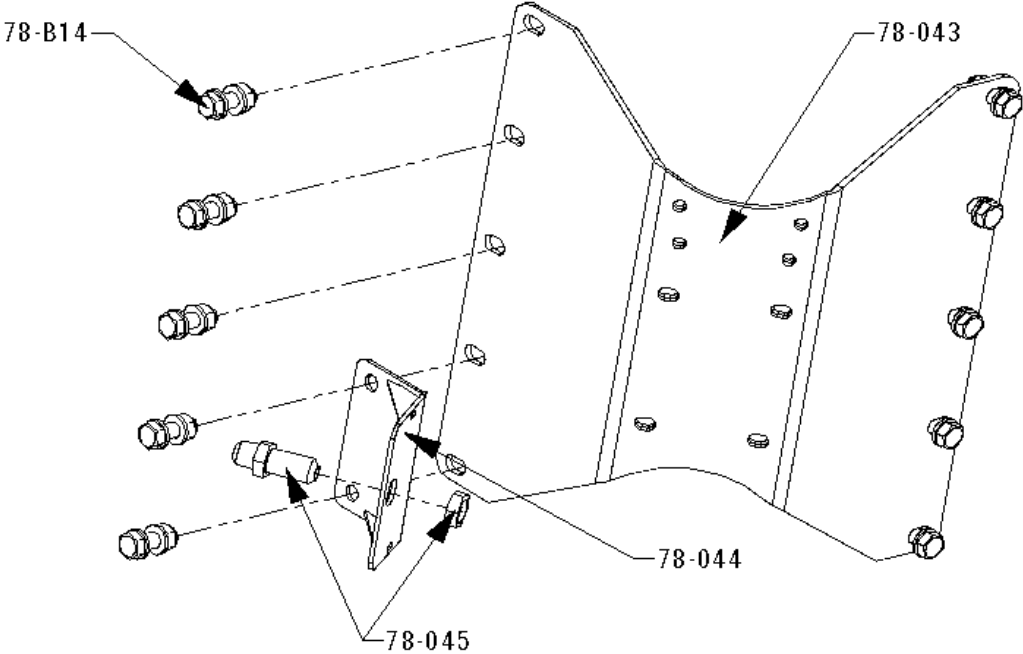

Screen er Model SLG 78VF
SLG 78 Screen Deck Assembly
Page 006-D