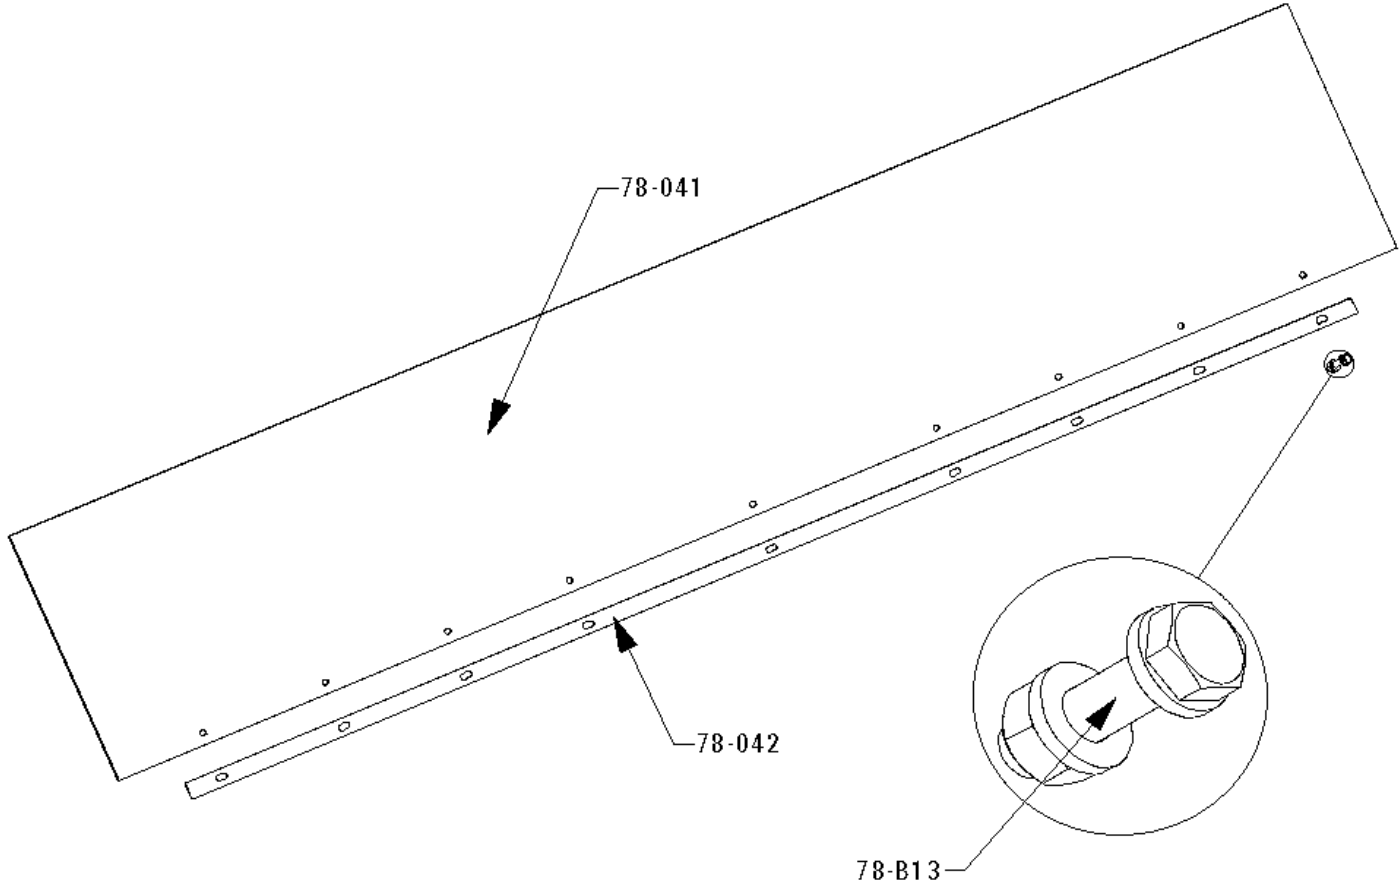

Screen er Model SLG 78VF
SLG 78 Screen Deck Assembly
Page 006-C