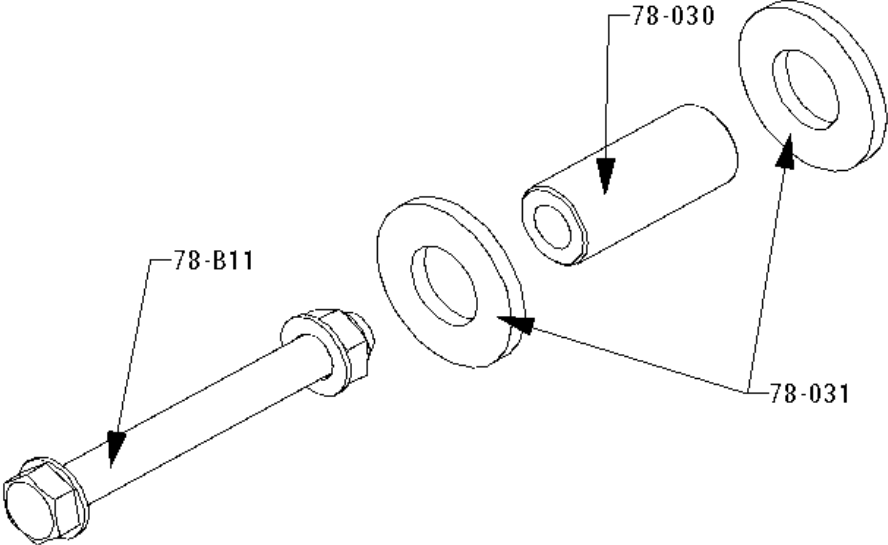

Scree ner Model SLG 78VF
SLG 78 Vibra tory Tube Pack
Pa ge 004-A

SLG 78 Screen Deck Assembly

Page 005

Part Number	Part Description Name	kit/pieces	Quantity	Notes
78-032	Screen Deck	Pieces	1	
78-033	10mm Washer Plate	Pieces	4	Comes in a set of 4 Drawing 005-A
78-034	Vertical Tube Mount Elliptical Bushing	Pieces	4	Comes in set of for and is part of 78-033 and drawing 005-A
78-035	Crown Rubber	Pieces	2	Comes in a set of 2