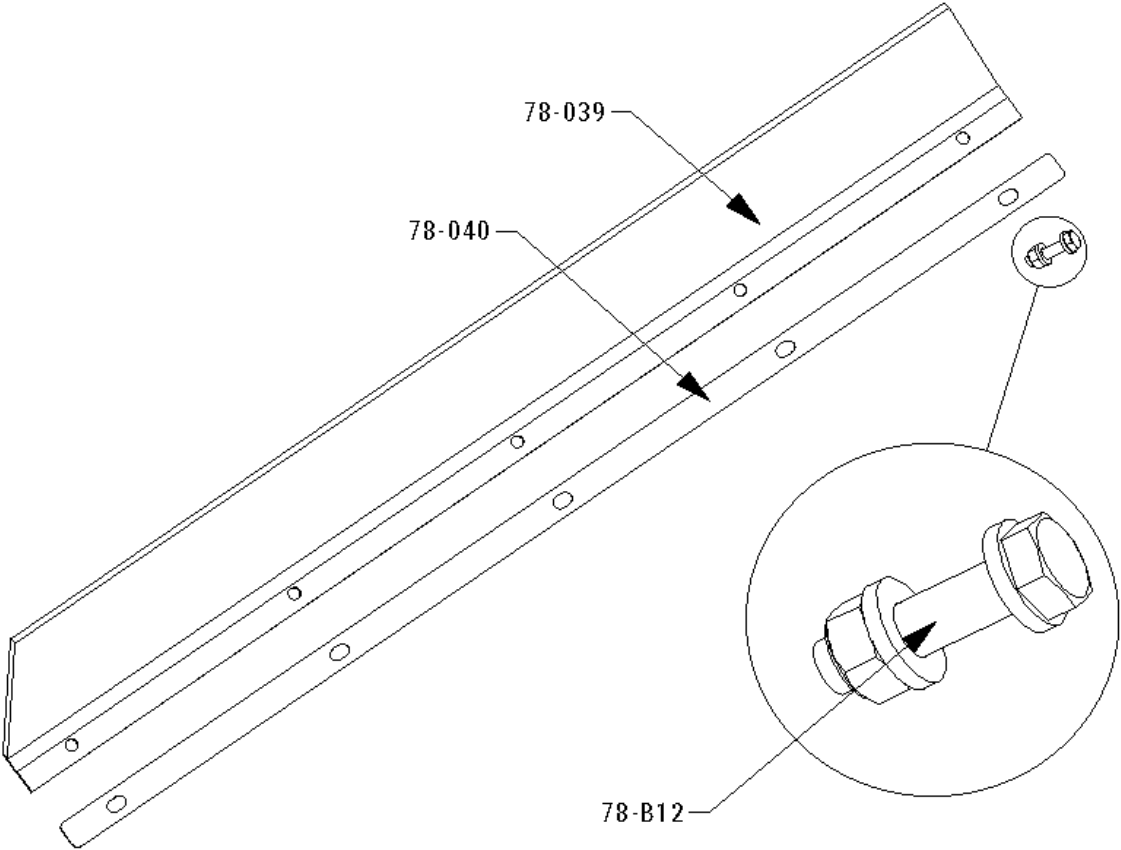

Screen er Model SLG 78VF
SLG 78 Screen Deck Assembly
Page 006-B