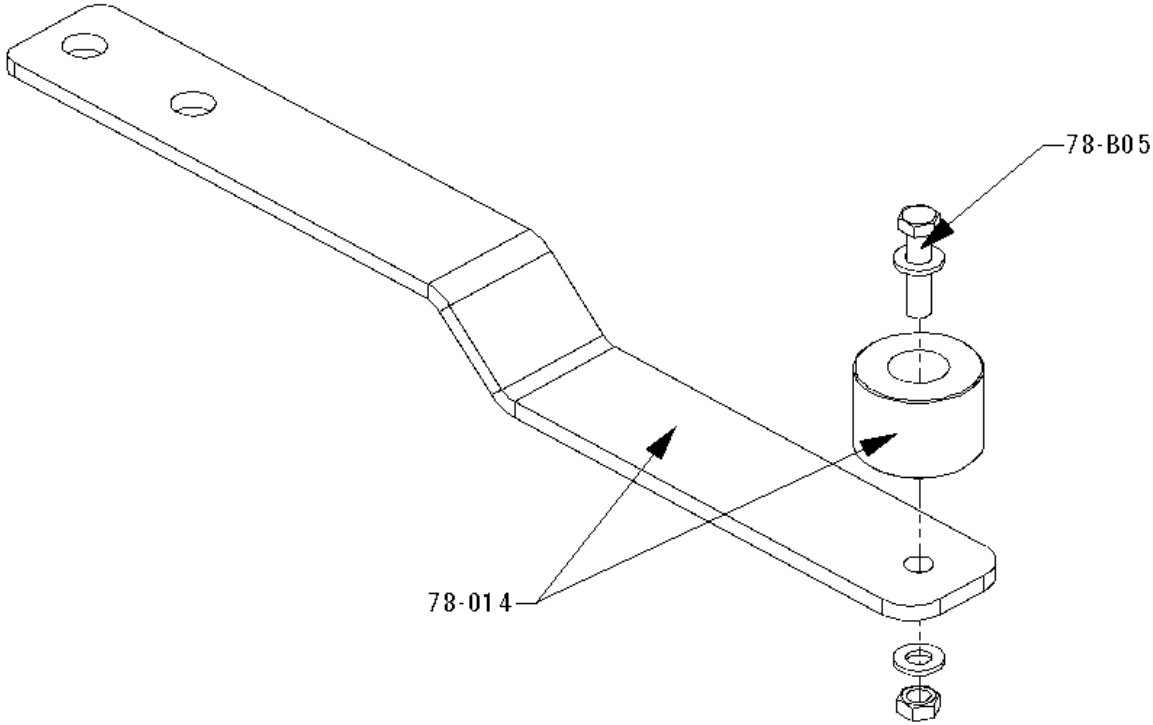

Screen er Model SLG 78VF
SLG 78 Screen Deck Mount Assembly
Page 002-A