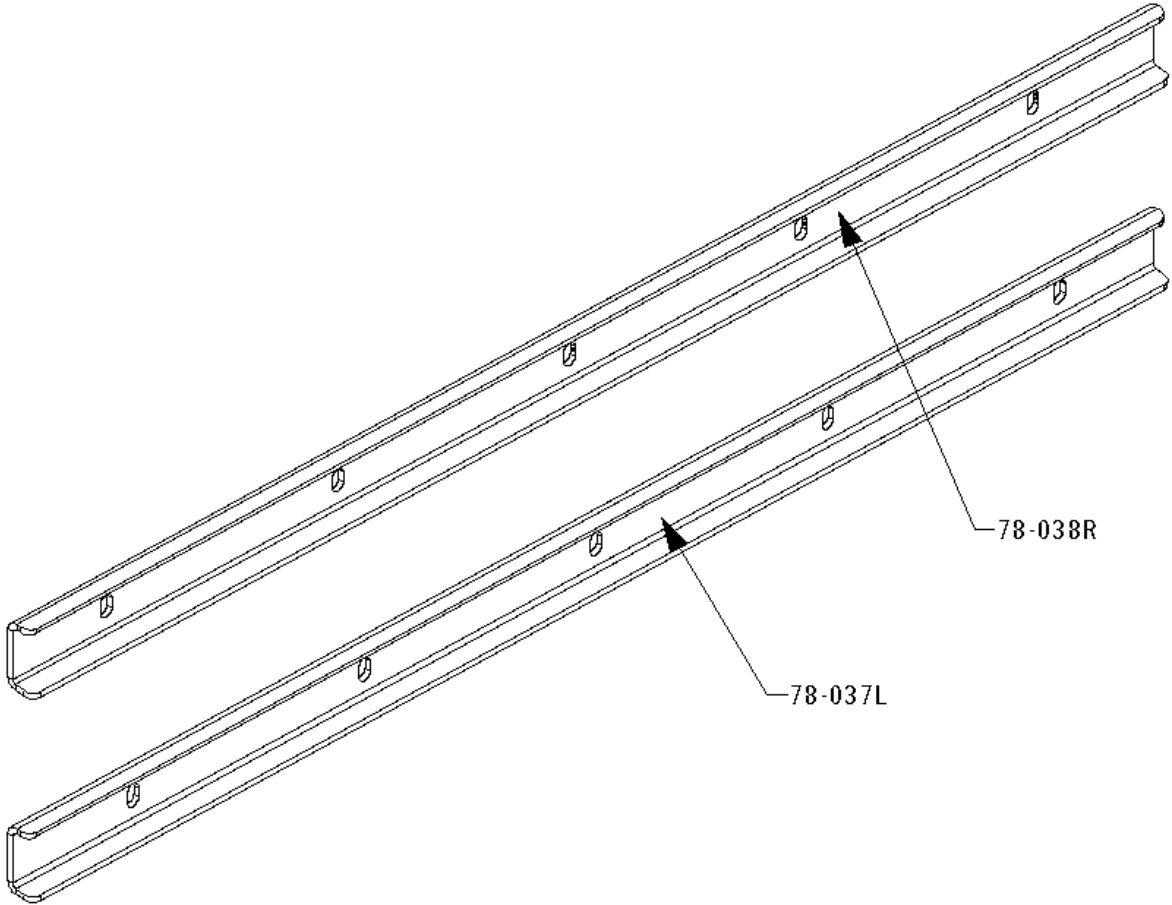

Screen er Model SLG 78VF
SLG 78 Screen Deck Assembly
Page 006-A